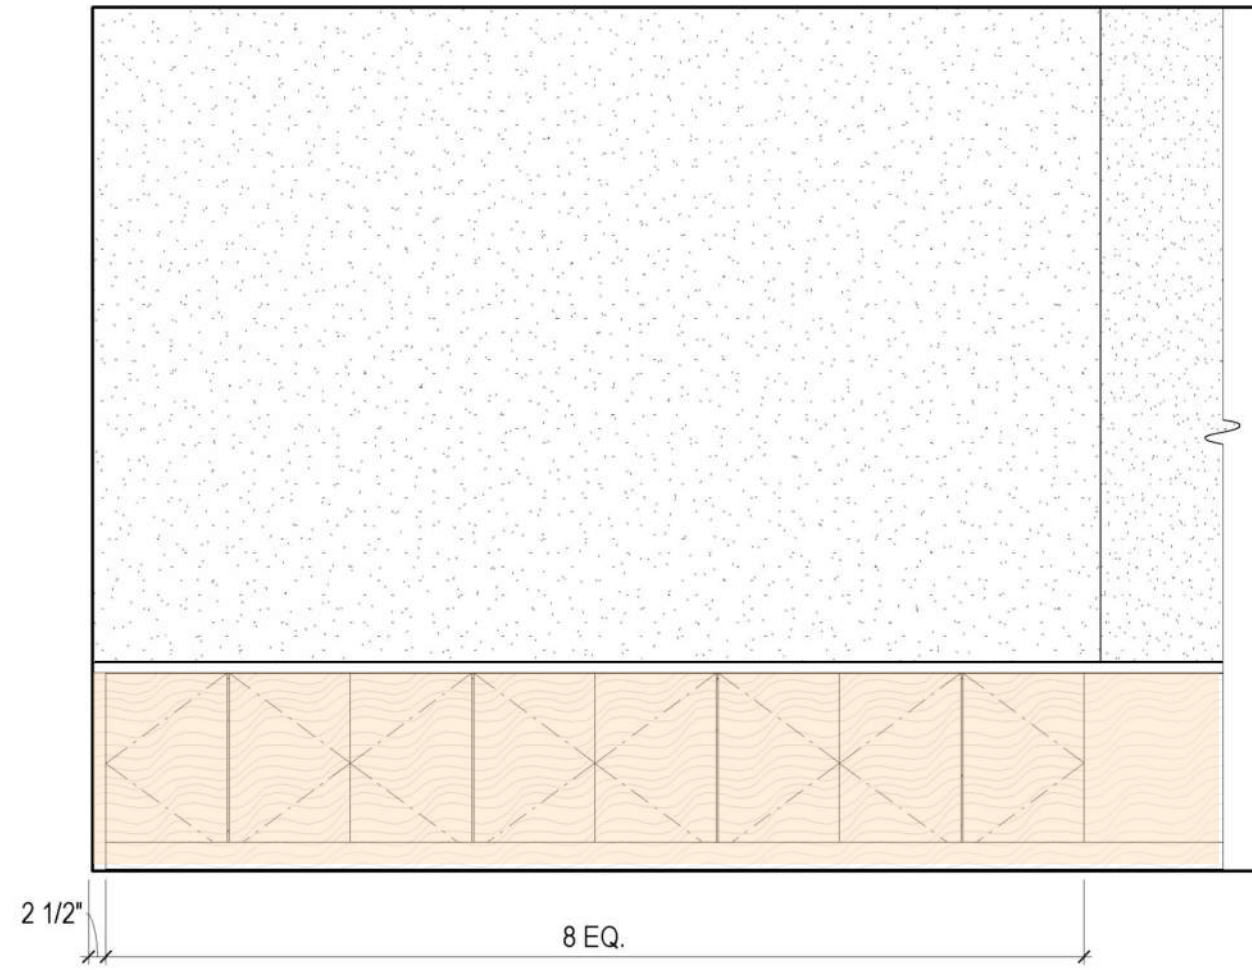

HSD Service Counter

HSD Service Counter **Staff Side**

Client Side: Warm wood veneer front with metal base

Quartz transaction counter and worksurface

Staff Side: Matte plastic laminate base cabinets

HSD Service Counter Back Counter Storage