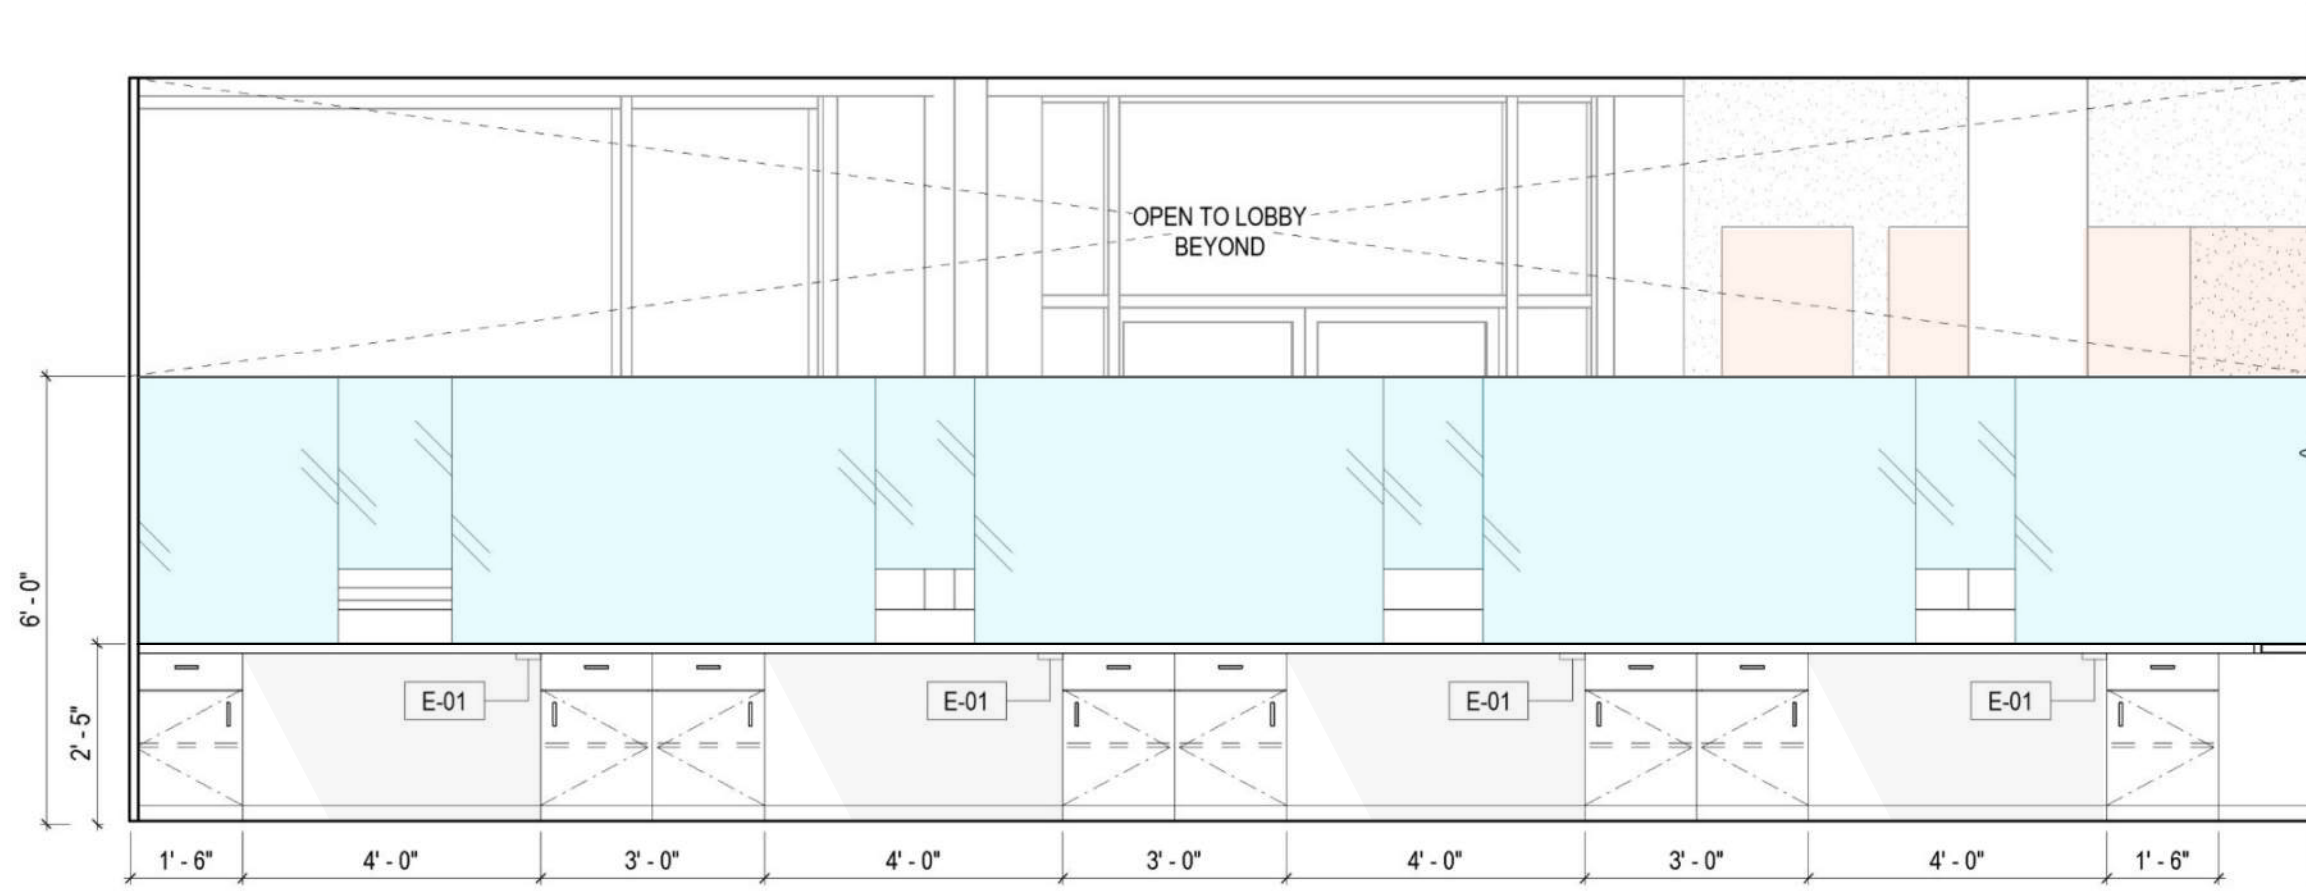

HSD Service Counter **Staff Side**

Client Side: Warm wood veneer front with metal base