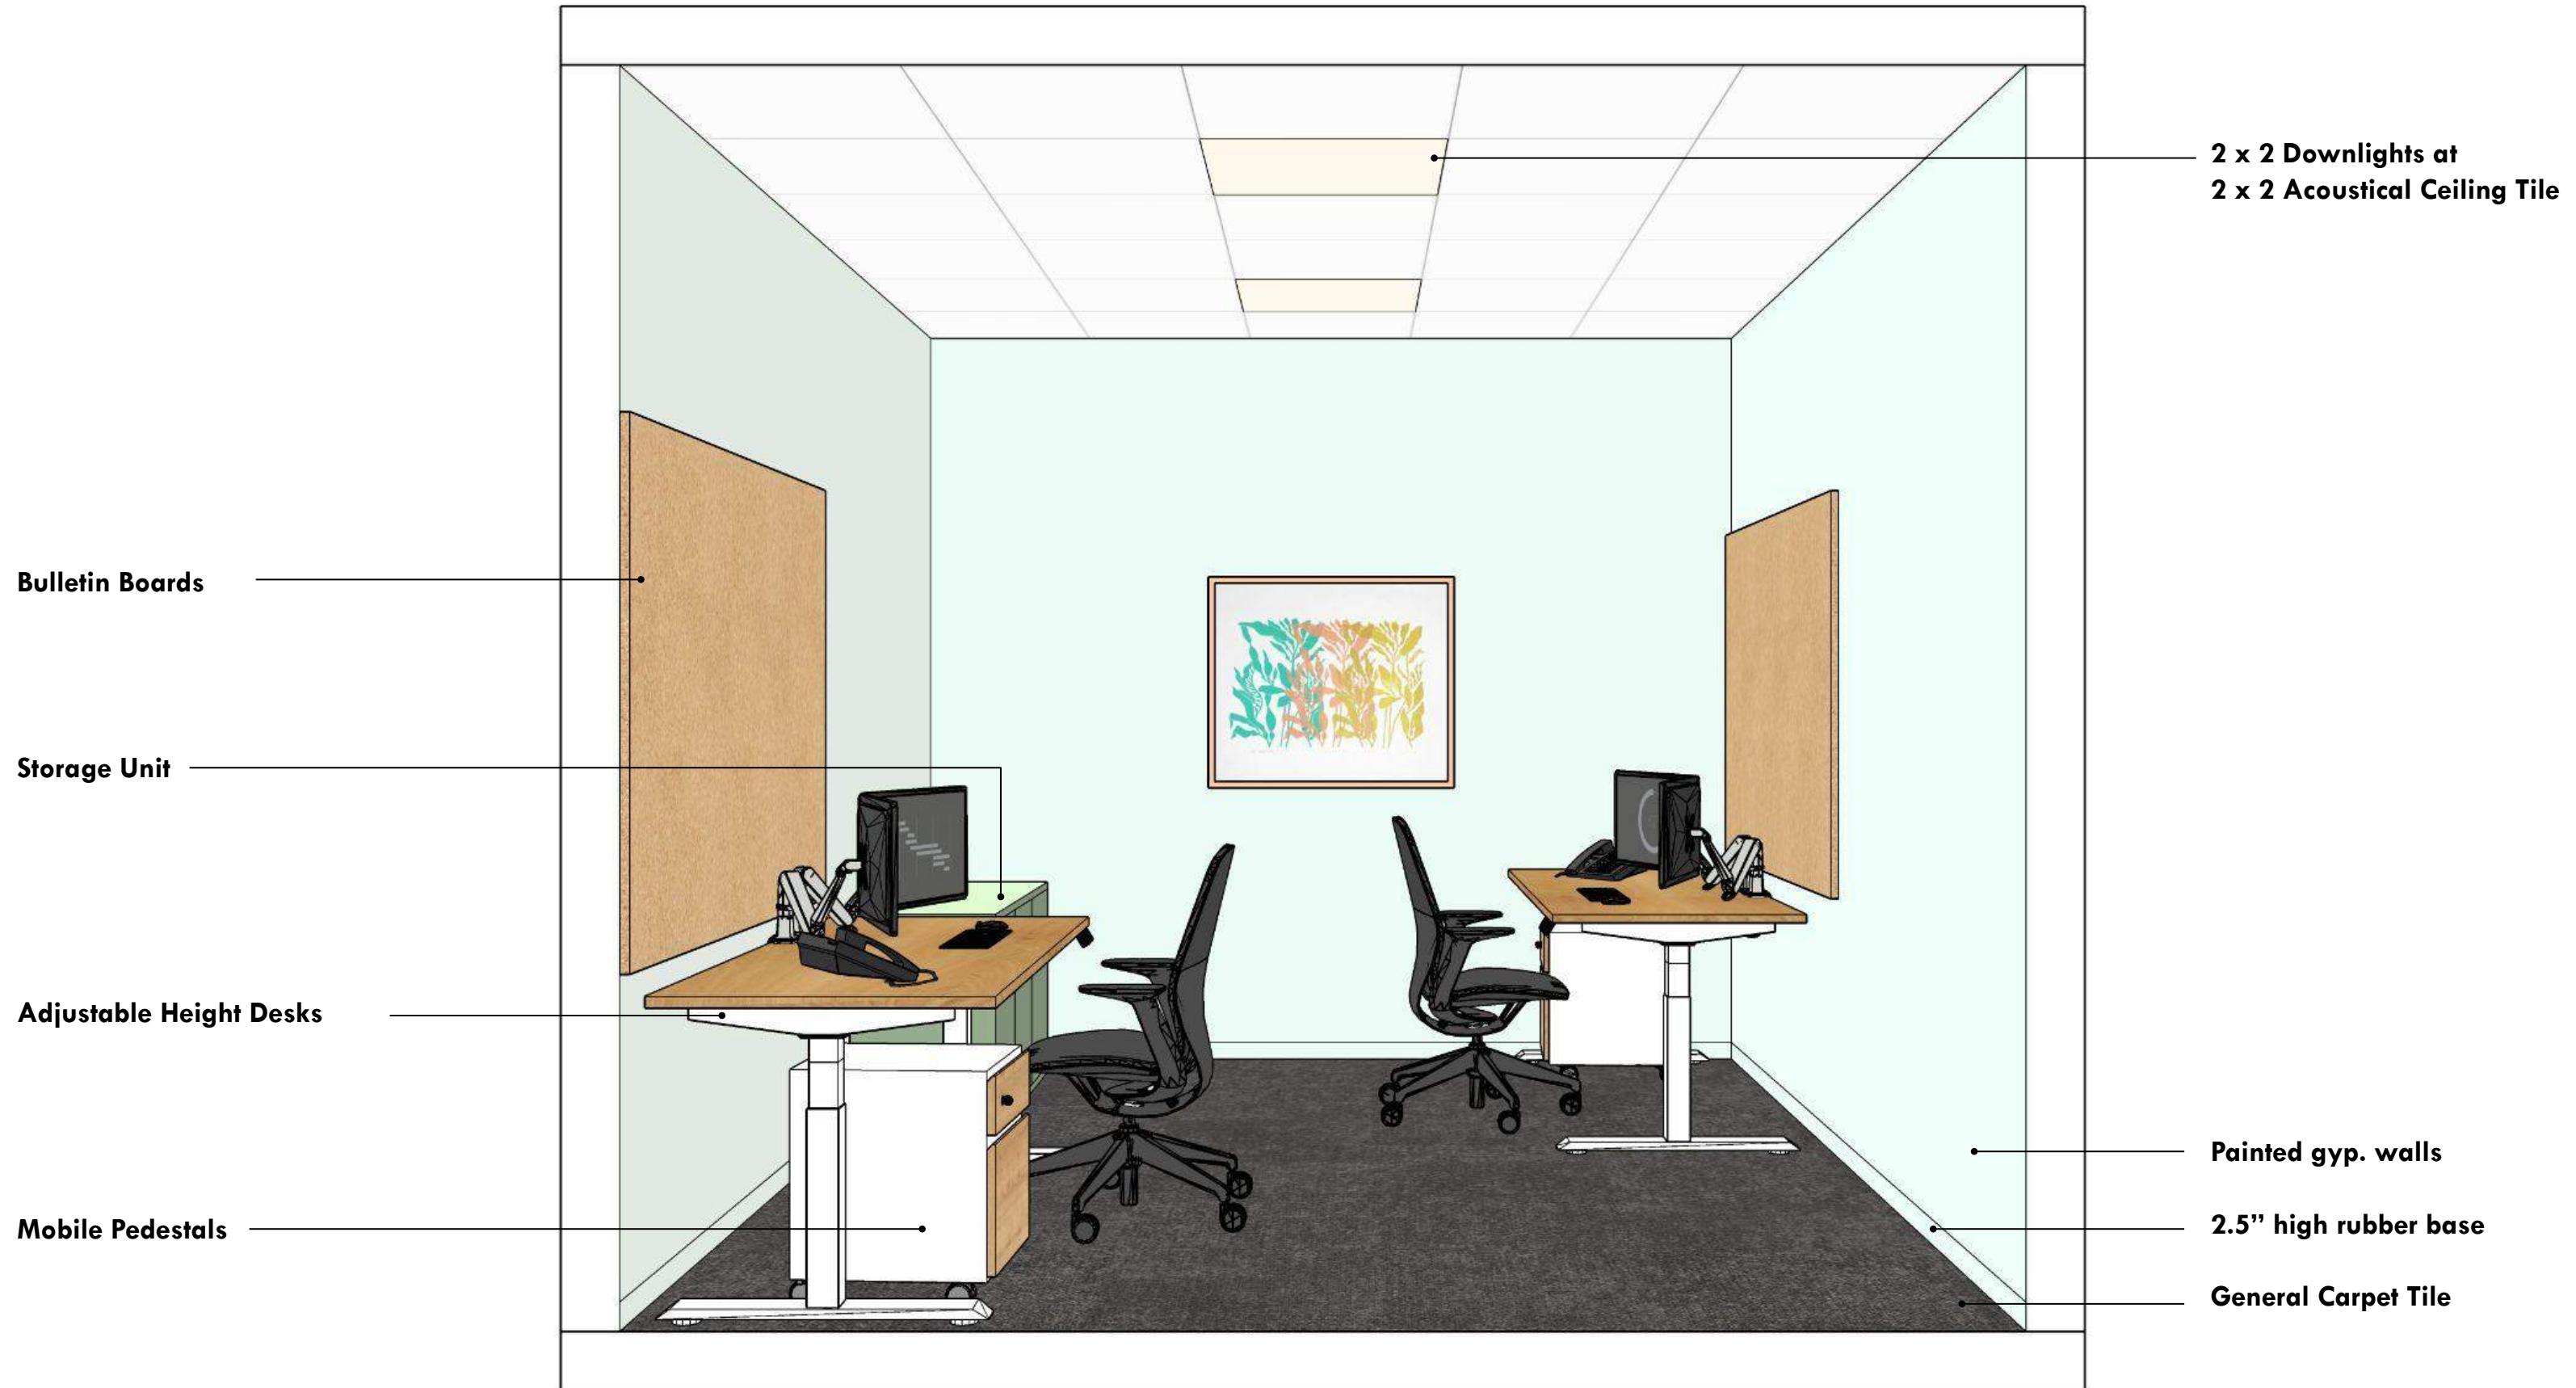

Task Lighting

Desk
70" w x 30" d

(Back panels removed for view only)

Typical New 6' x 8' Workstation

Shared Offices

Wall Paint

Plastic Laminate
Casework

Rubber flooring