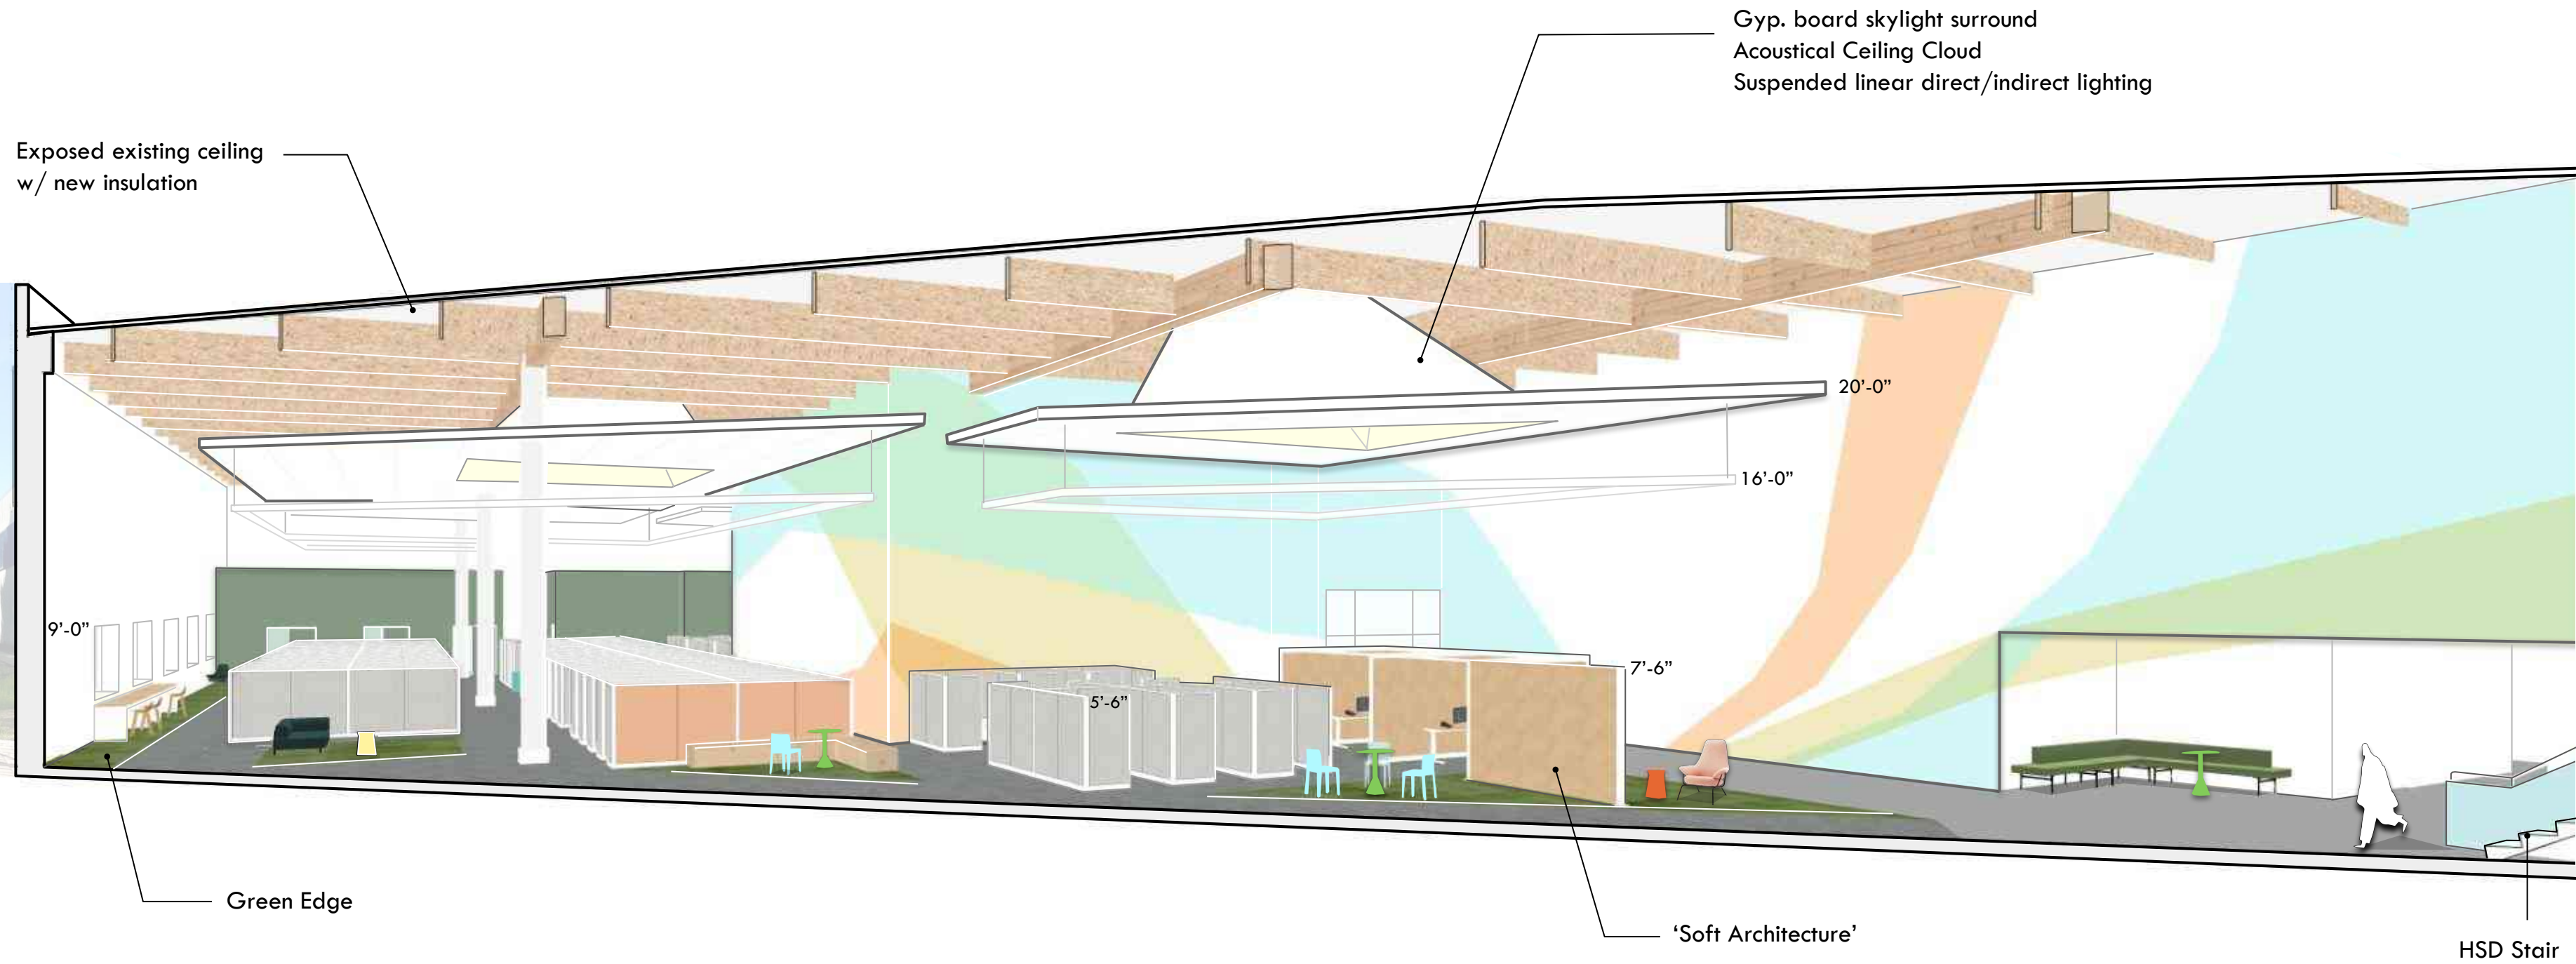

PANTRY ELEVATION - SOUTH

Wall Paint

Plastic Laminate Casework

Rubber flooring

Look & Feel

Client Services

Staff Experience

Nature Trail

'Soft Architecture'

Pavilion

Knoll Creative Wall (integrated power)

Boundary

1st Floor Open Workspace

Workspace Concept Section

Slough Overlook

Workstations

Task Lighting

Desk
70" w x 30" d

(Back panels removed for view only)

Typical New 6' x 8' Workstation

Shared Offices

Wall Paint

Plastic Laminate
Casework

Rubber flooring