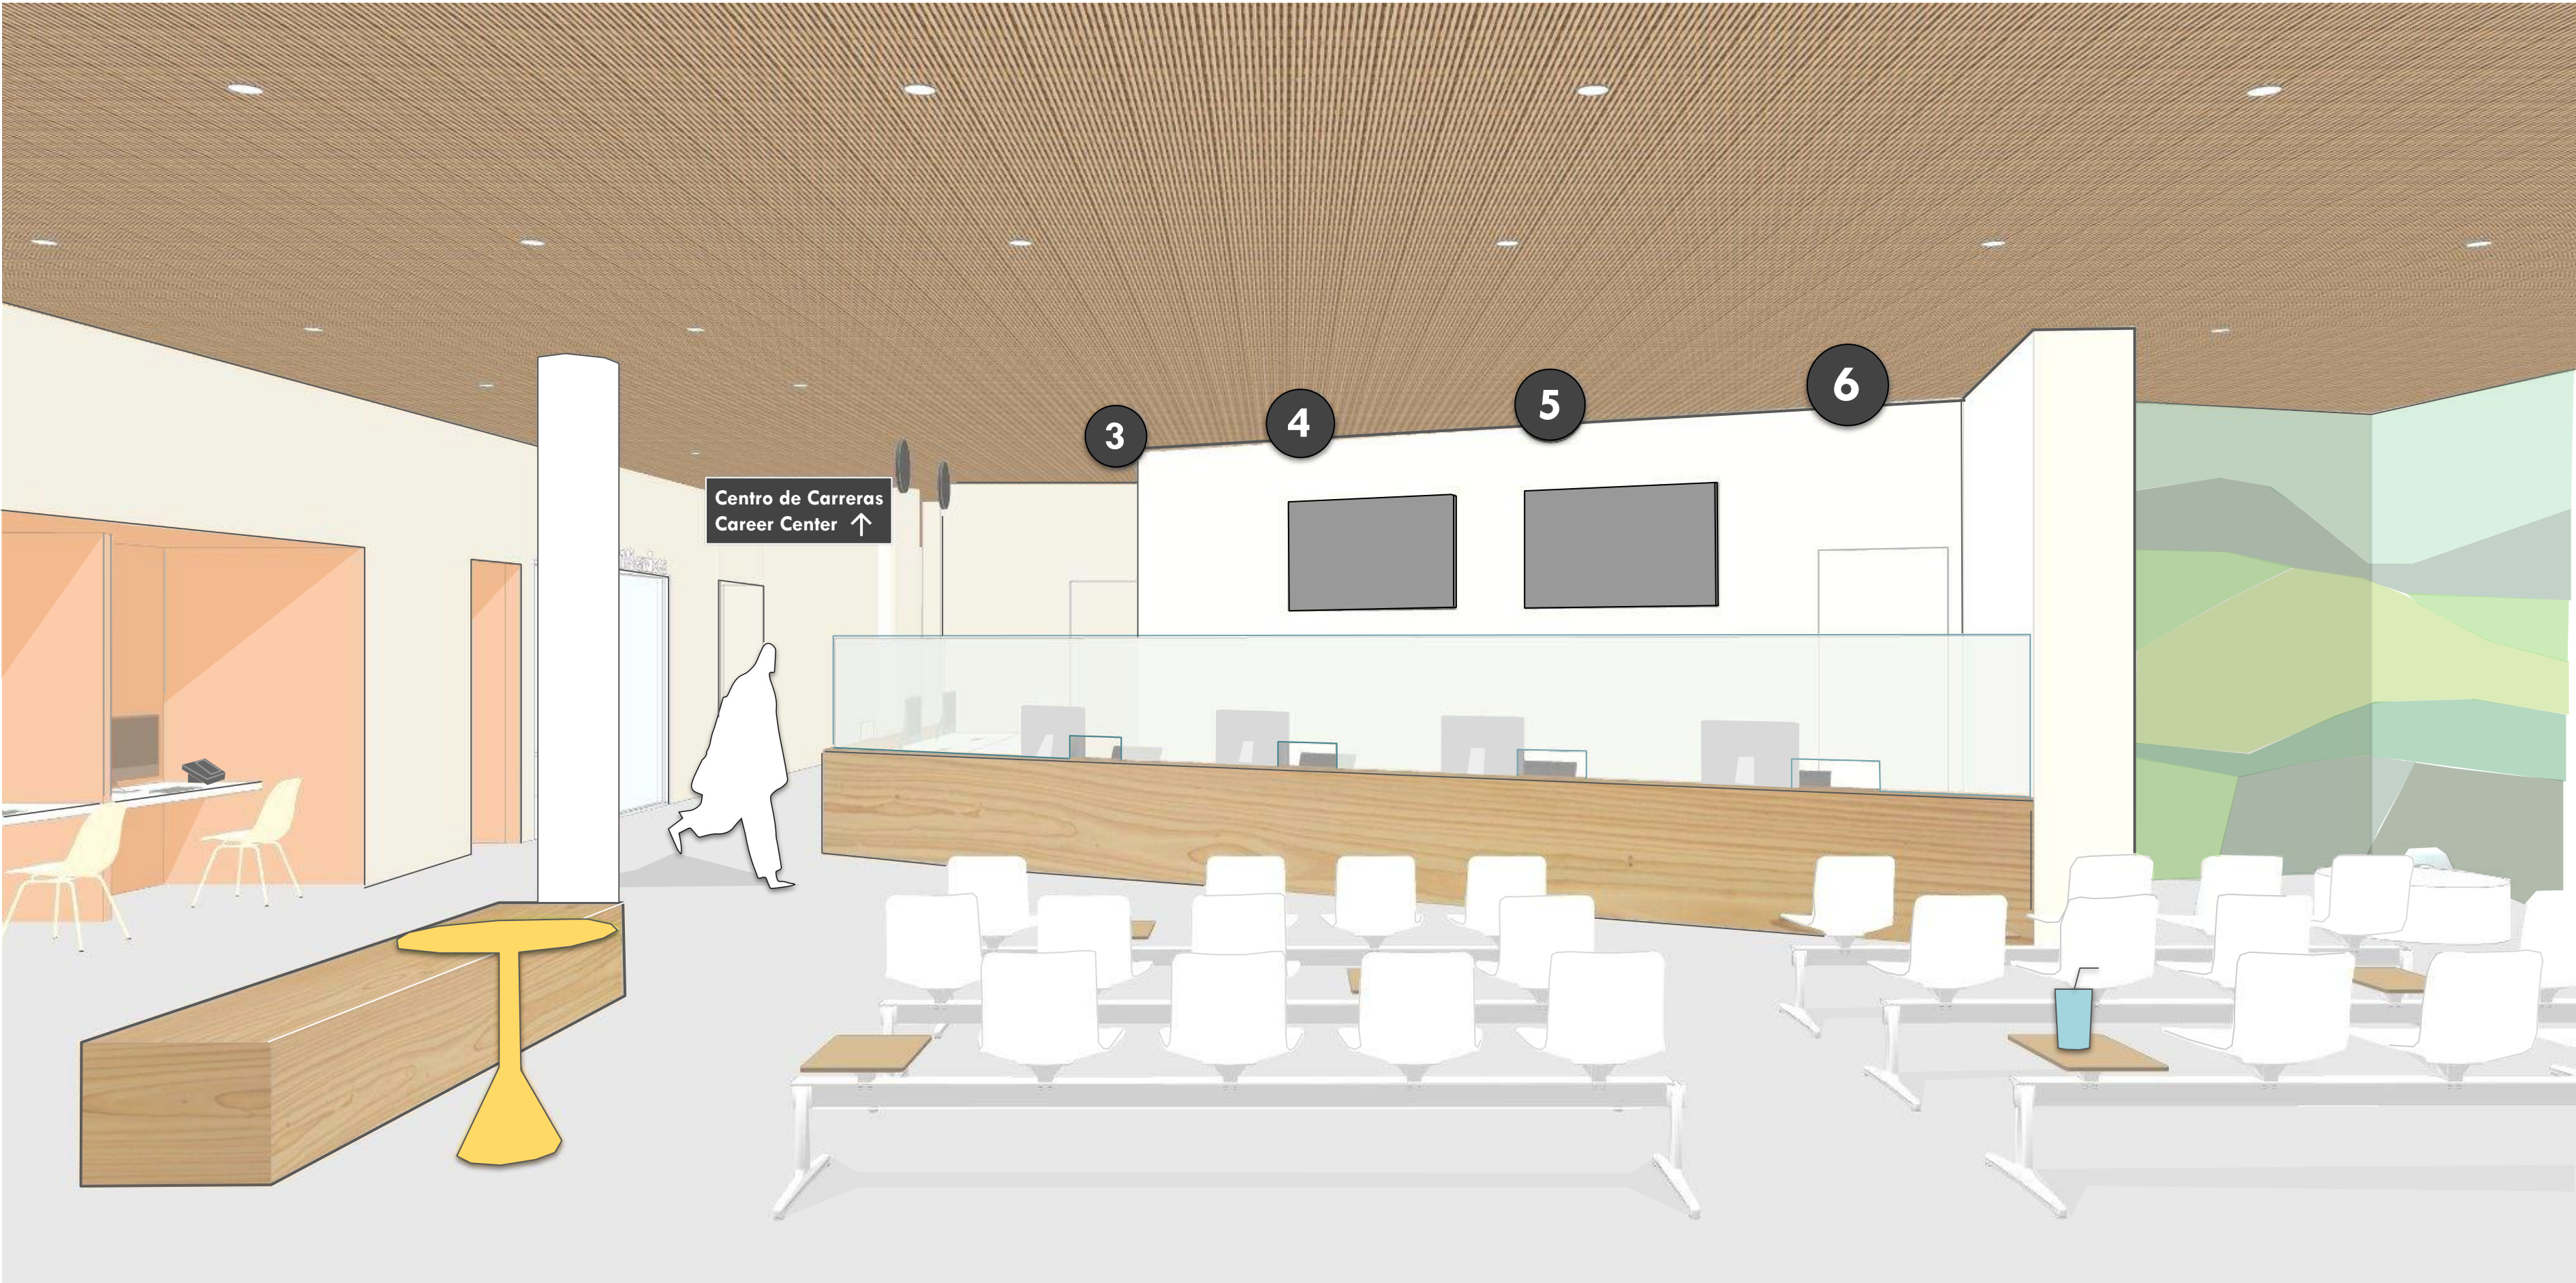

1st Floor painted graphic mural wraps up stair and weaves through to Meeting Hub

Office color blocks, (white at open office perimeter)

Green Edge

COAST

Look & Feel

Client Services

Staff Experience

HSD Client Service Entry