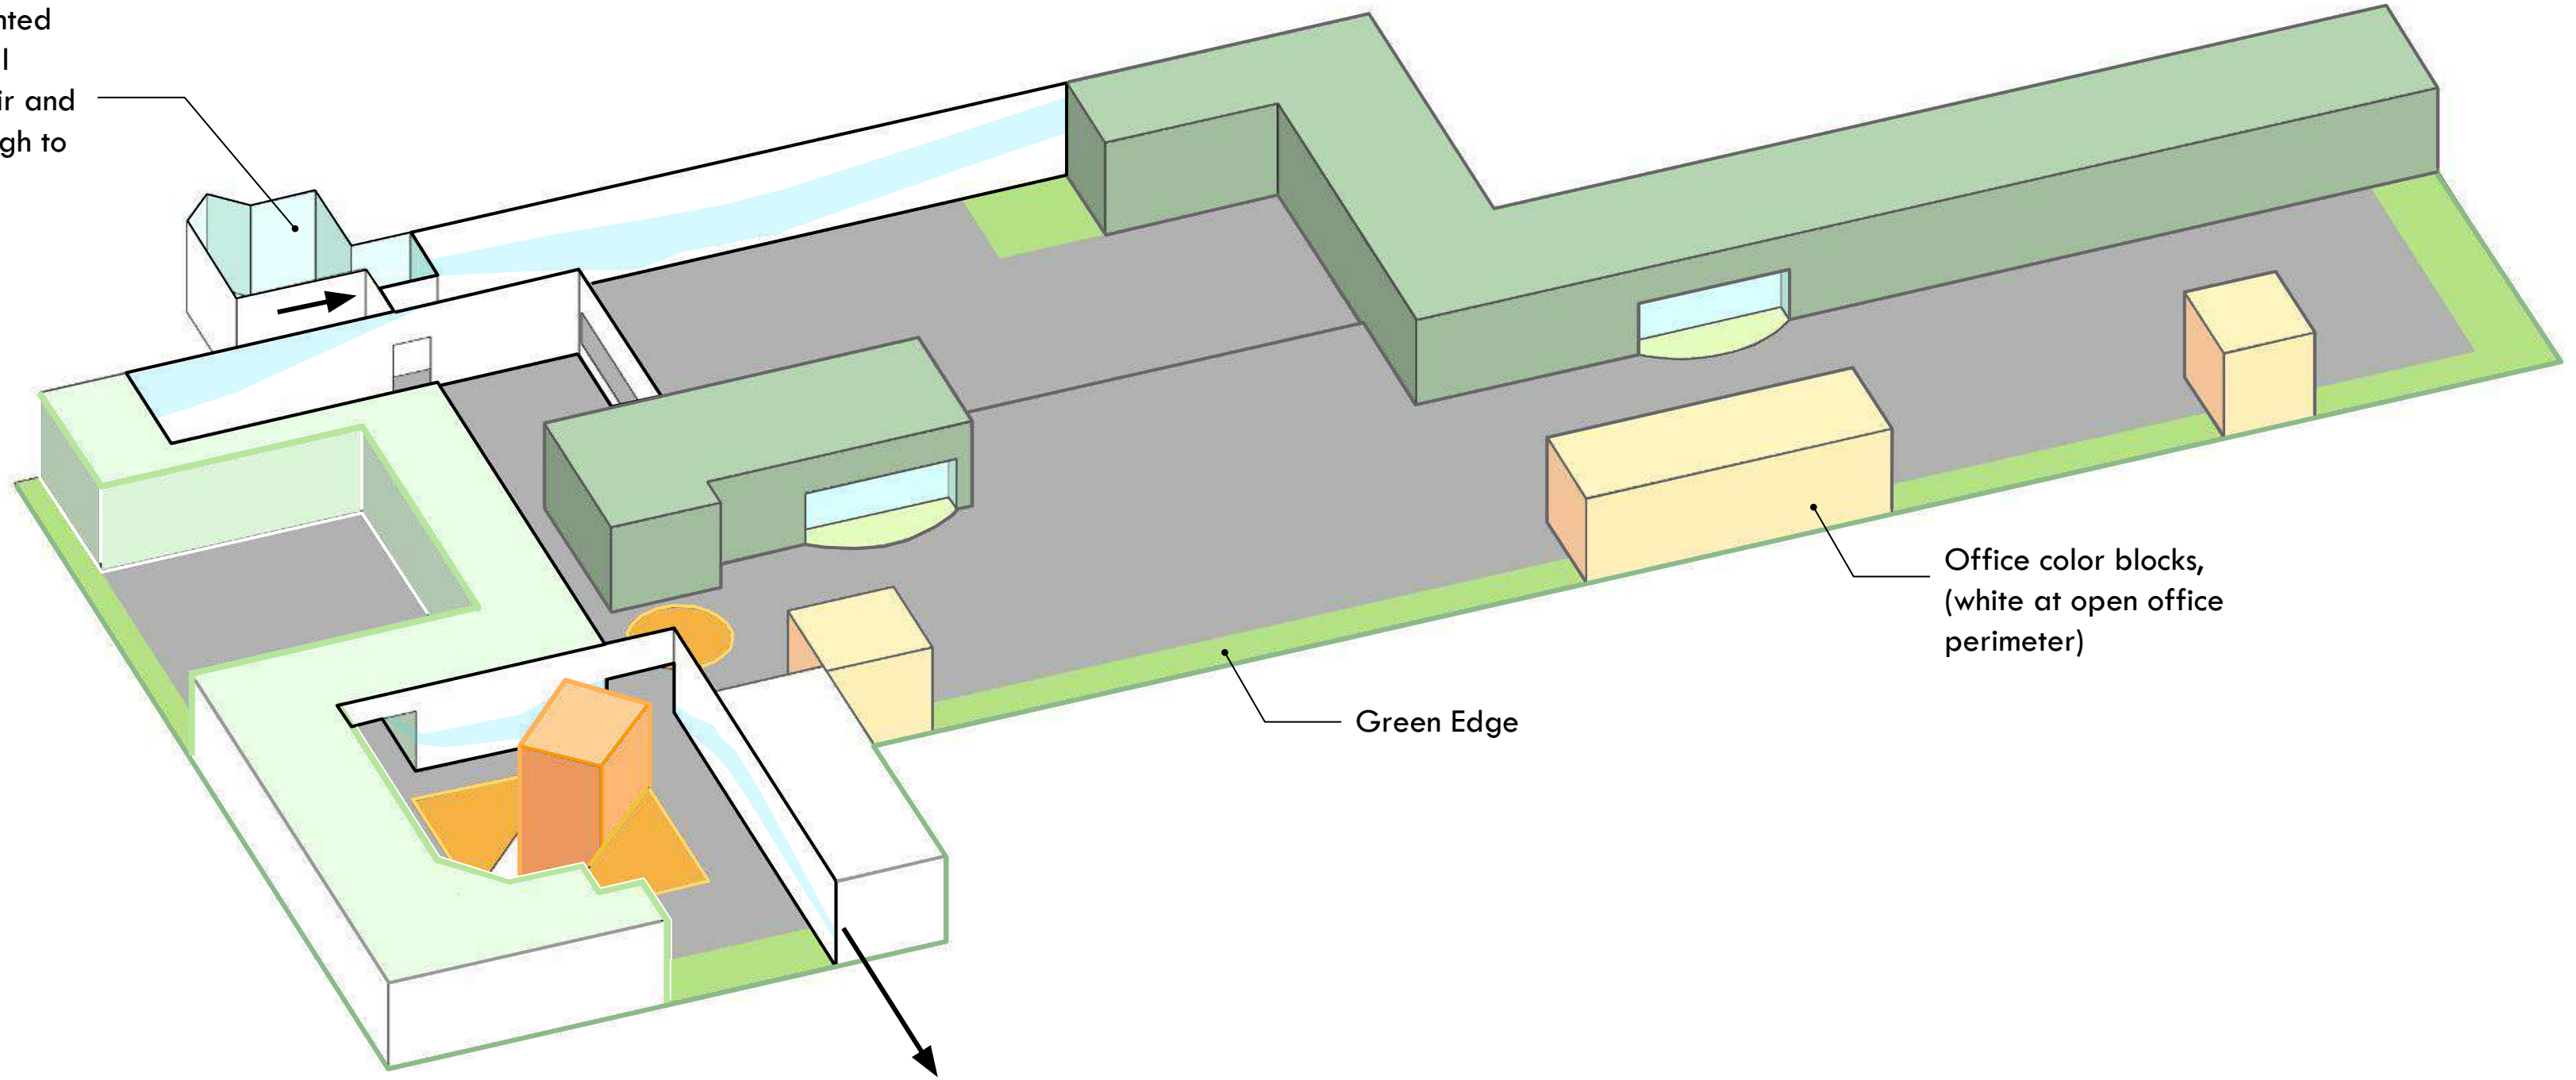

Phase 1: Second Floor Plan

Legend

- Staff Specialty Space
- Offices
- Workstations
- Core + Support
- Soft Architecture

California Coast Prairie

Six interlinked, freshwater sloughs comprise the Watsonville Slough System, fed by the waters of of the Pajaro Valley watershed

1st Floor painted graphic mural wraps up stair and weaves through to Meeting Hub

Office color blocks, (white at open office perimeter)

Green Edge

COAST

Look & Feel

Client Services

Staff Experience

HSD Client Service Entry