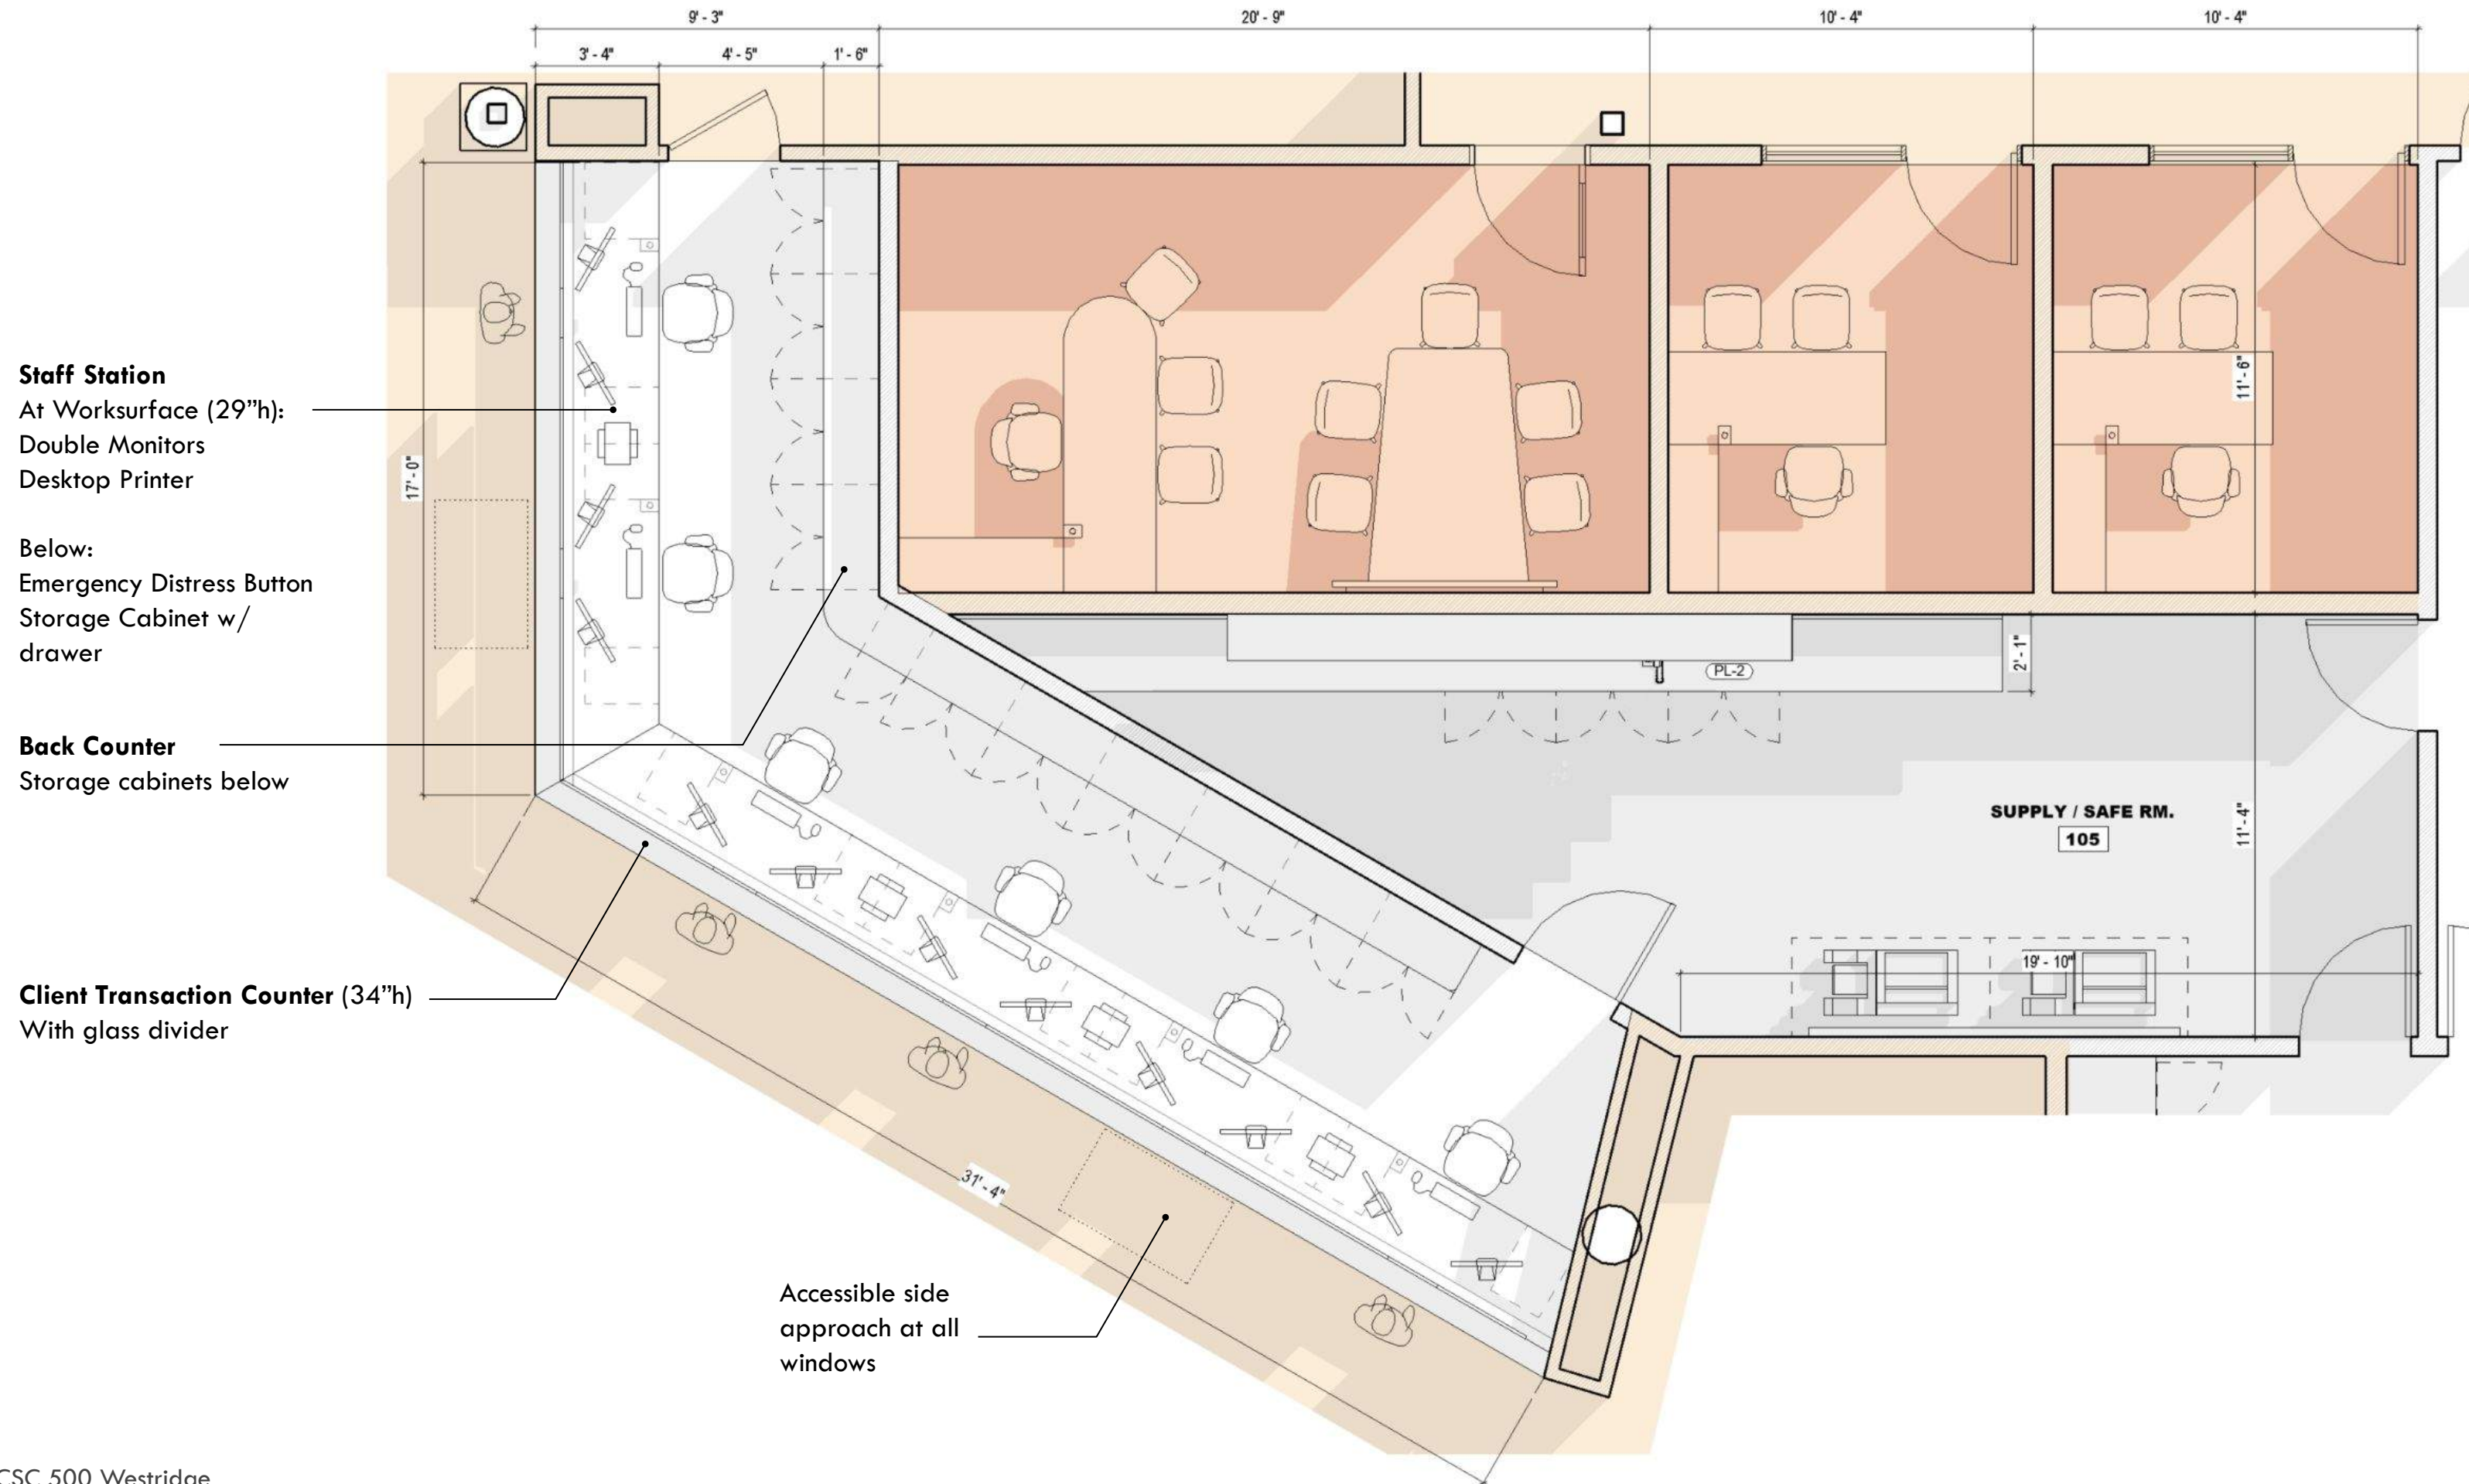

1st Floor painted graphic mural wraps up stair and weaves through to Meeting Hub

Office color blocks, (white at open office perimeter)

Green Edge

COAST

Look & Feel

Client Services

Staff Experience

HSD Client Service Entry

HSD Service Counter

HSD Service Counter **Staff Side**

Client Side: Warm wood veneer front with metal base

Quartz transaction counter and worksurface

Staff Side: Matte plastic laminate base cabinets

HSD Service Counter Back Counter Storage