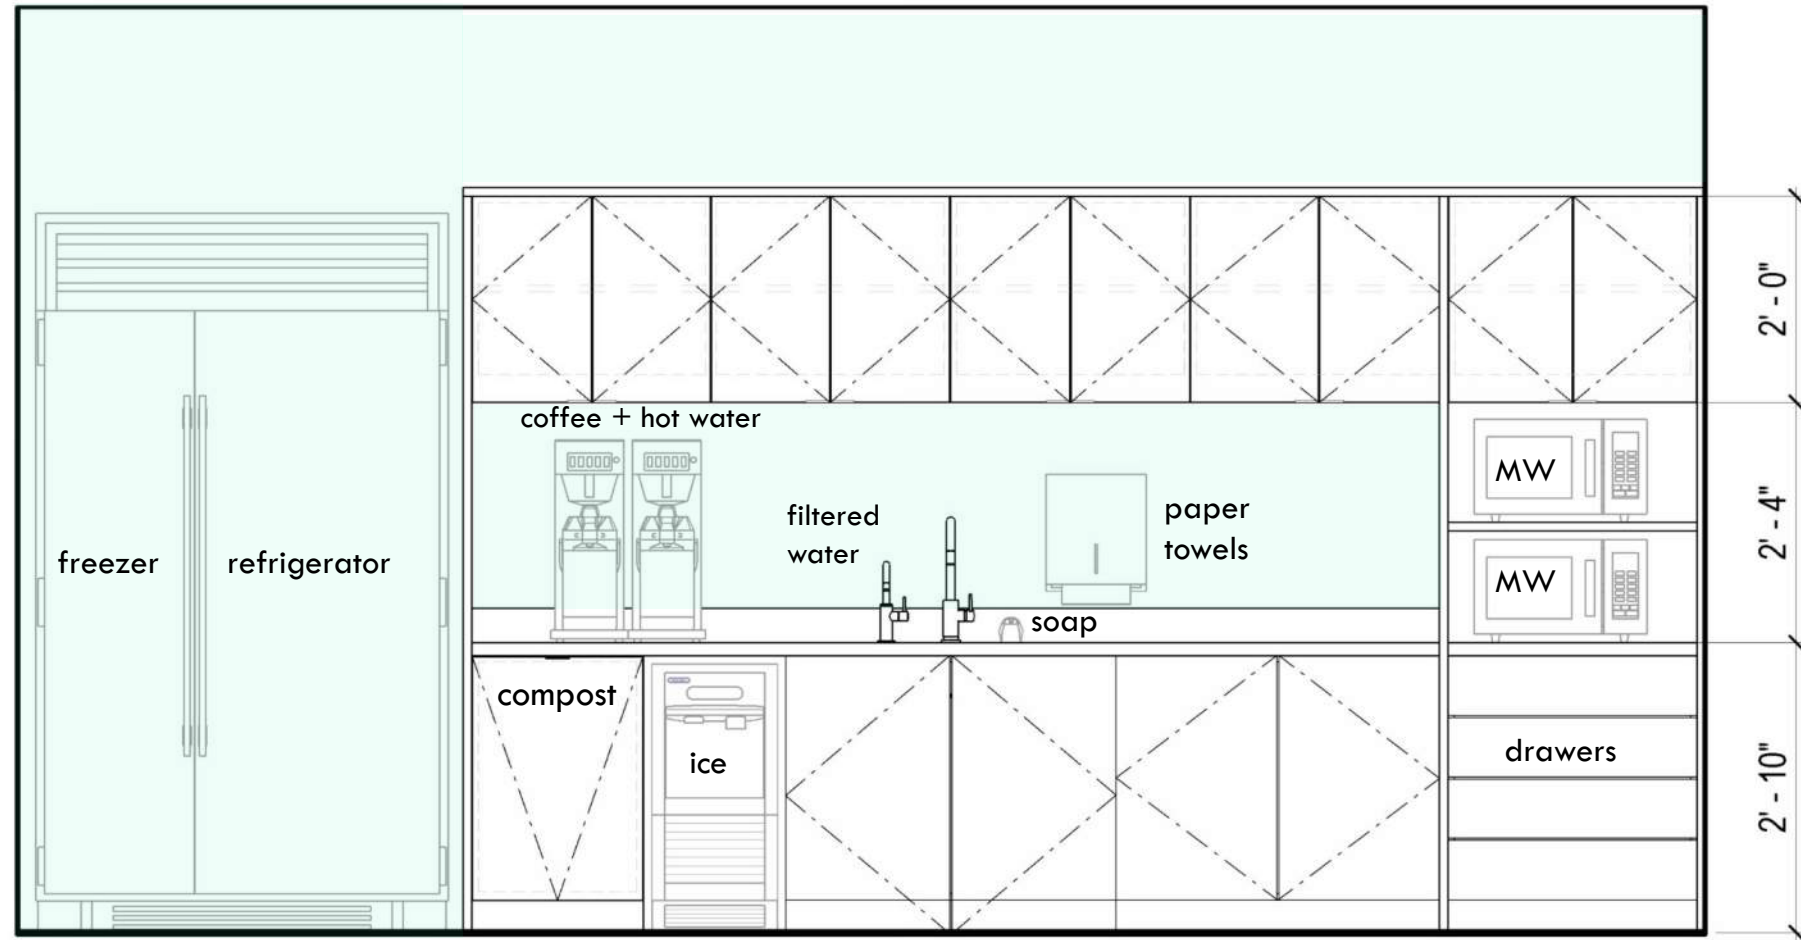

PANTRY ELEVATION - SOUTH