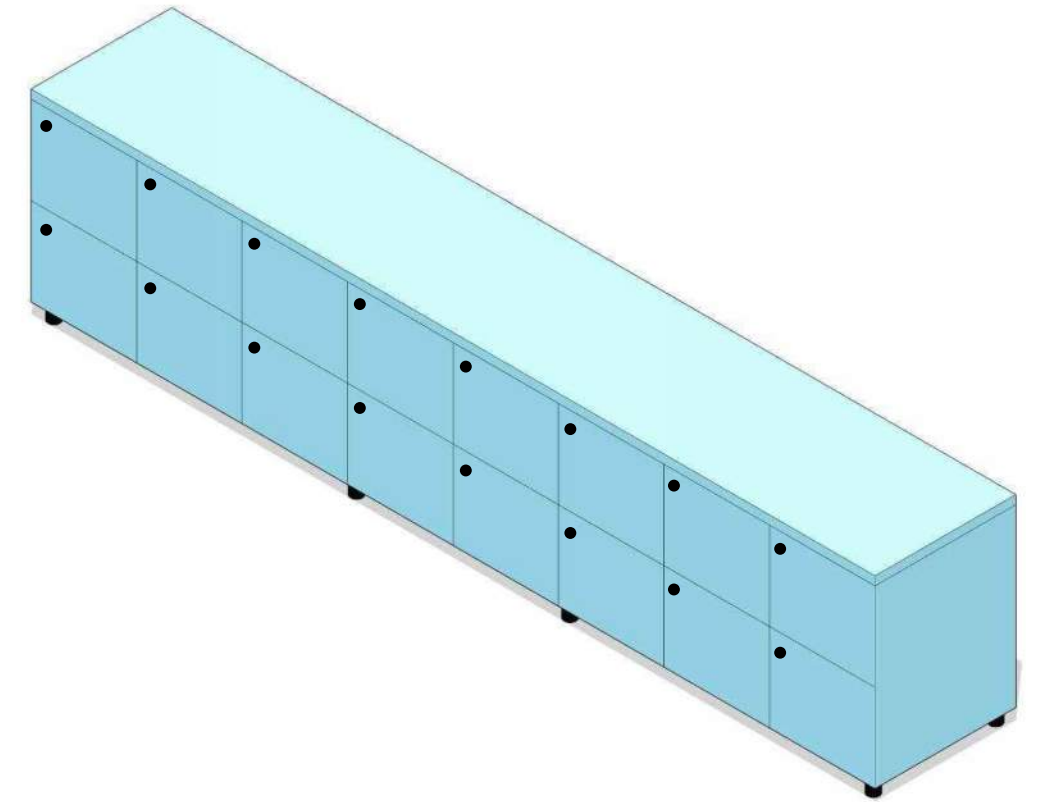

Staff Cubby Credenza

Confirm preference for open cubbies, closed, or locking

Credenzas by Local Furniture Maker

Material	Matte plastic laminate
	Abet Laminati 853 Sei
Base	Matte black metal