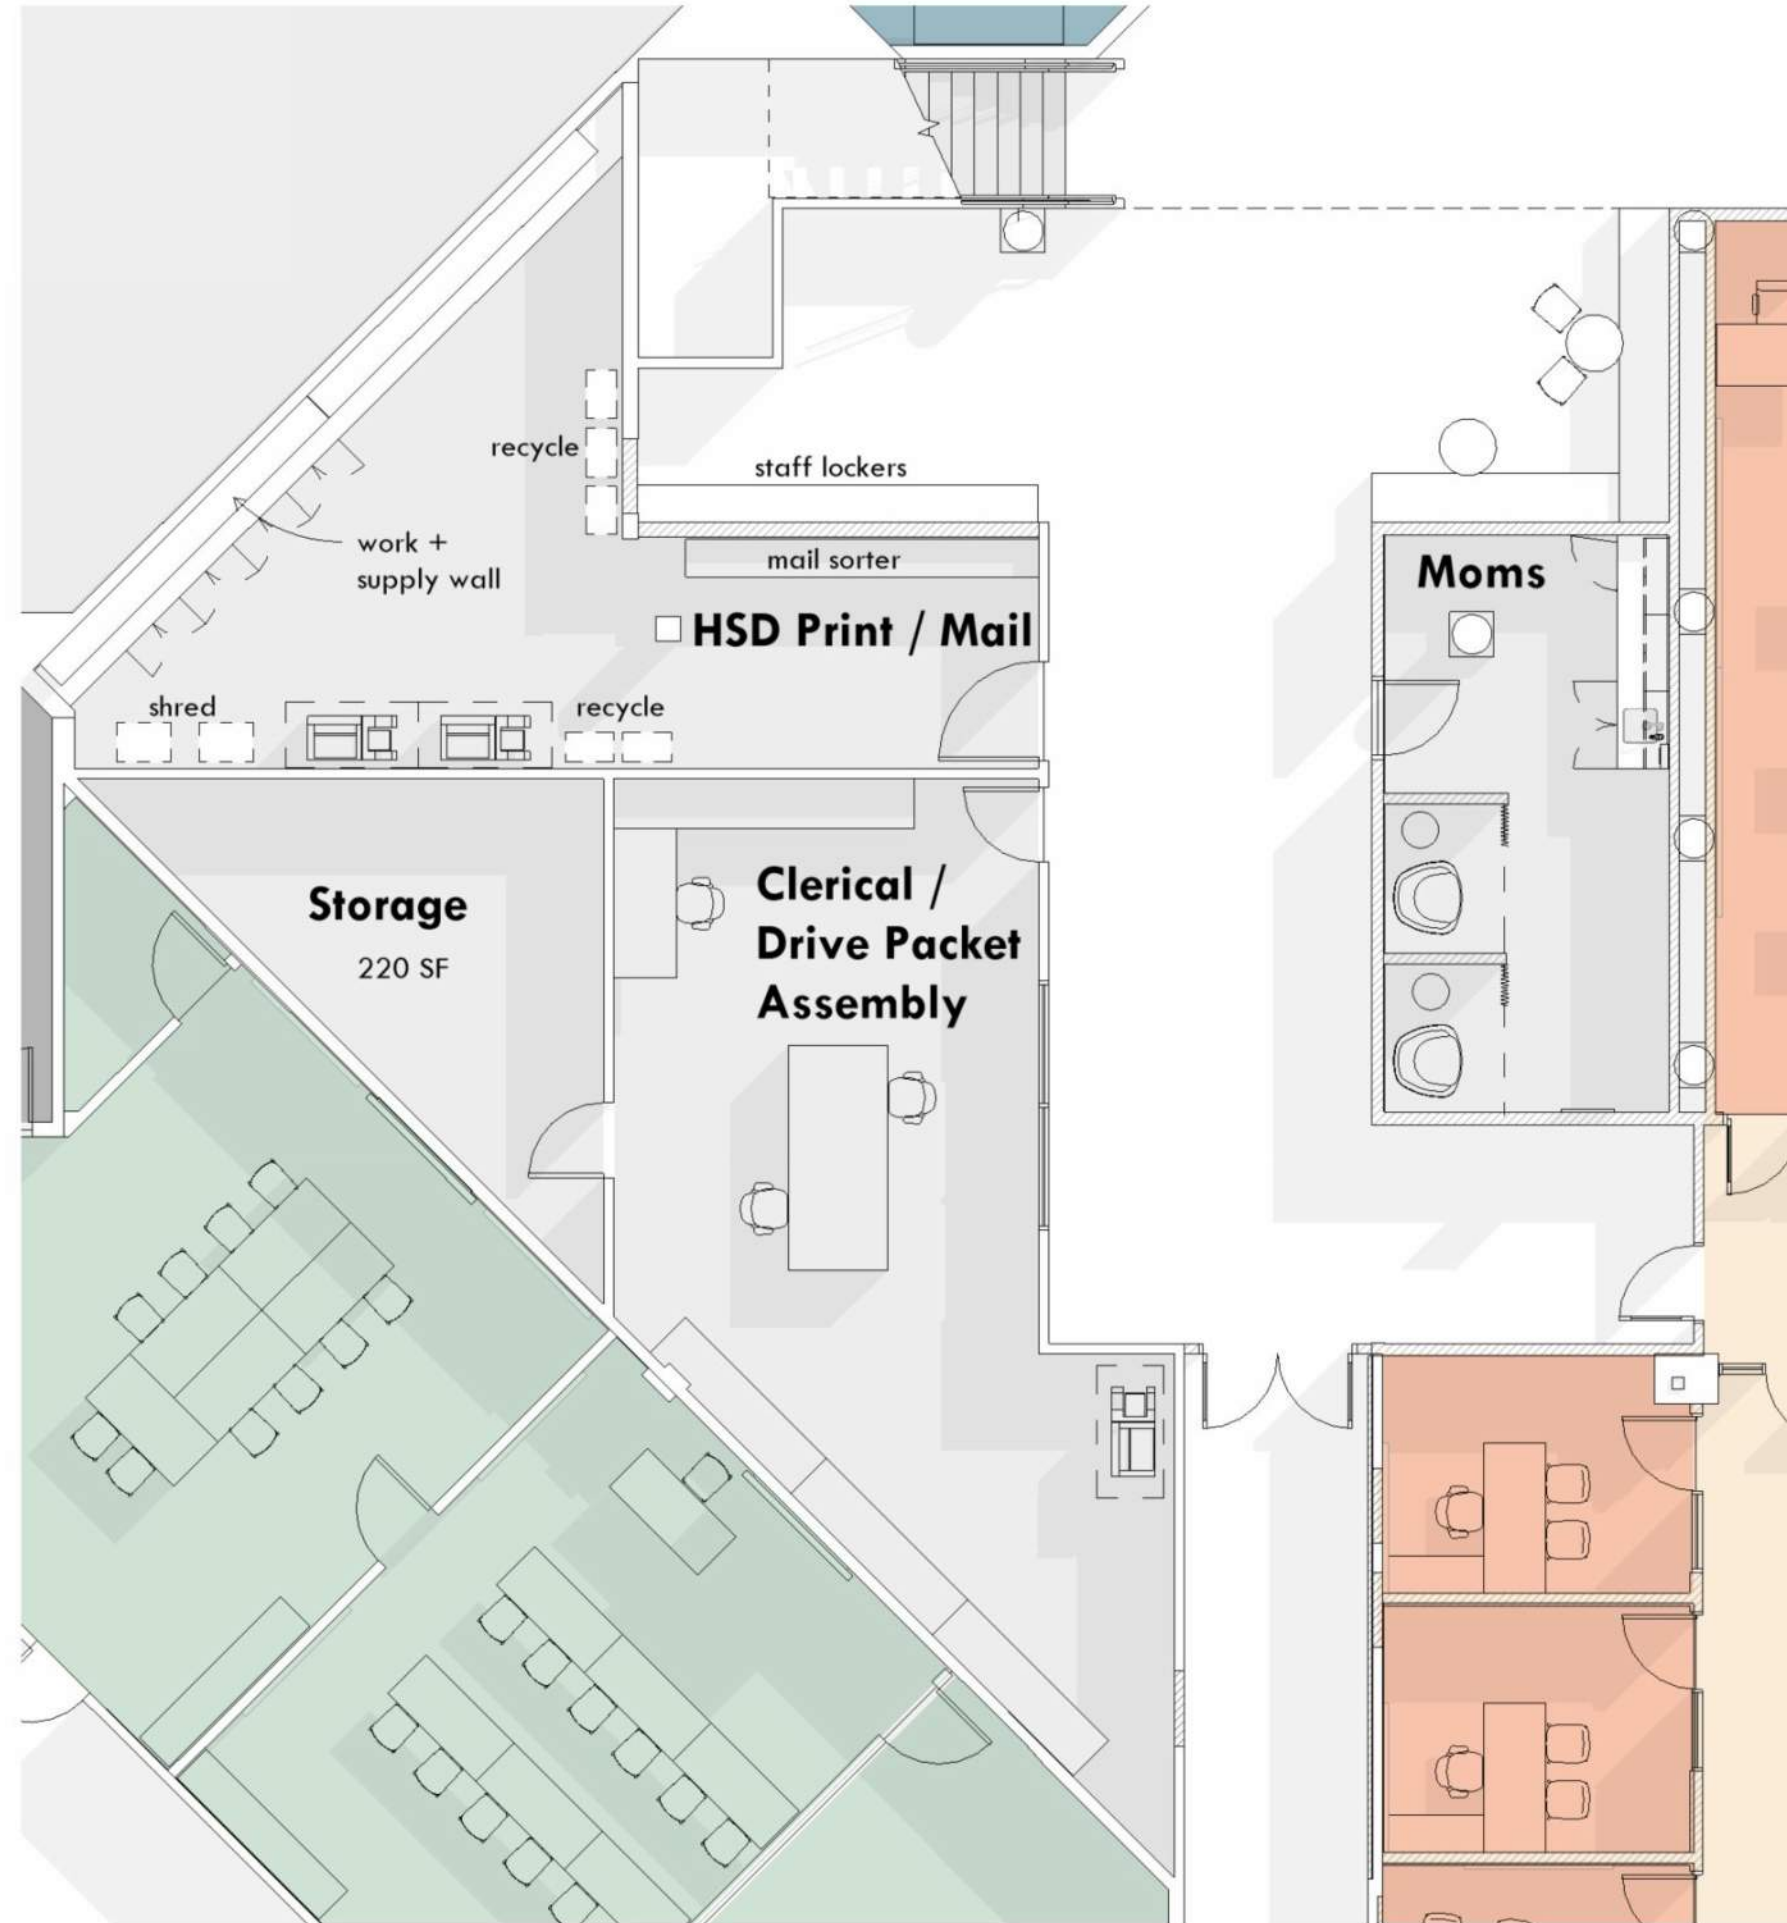

Task Lighting

Desk
70" w x 30" d

(Back panels removed for view only)

Typical New 6' x 8' Workstation

Shared Offices

Wall Paint

Plastic Laminate
Casework

Rubber flooring