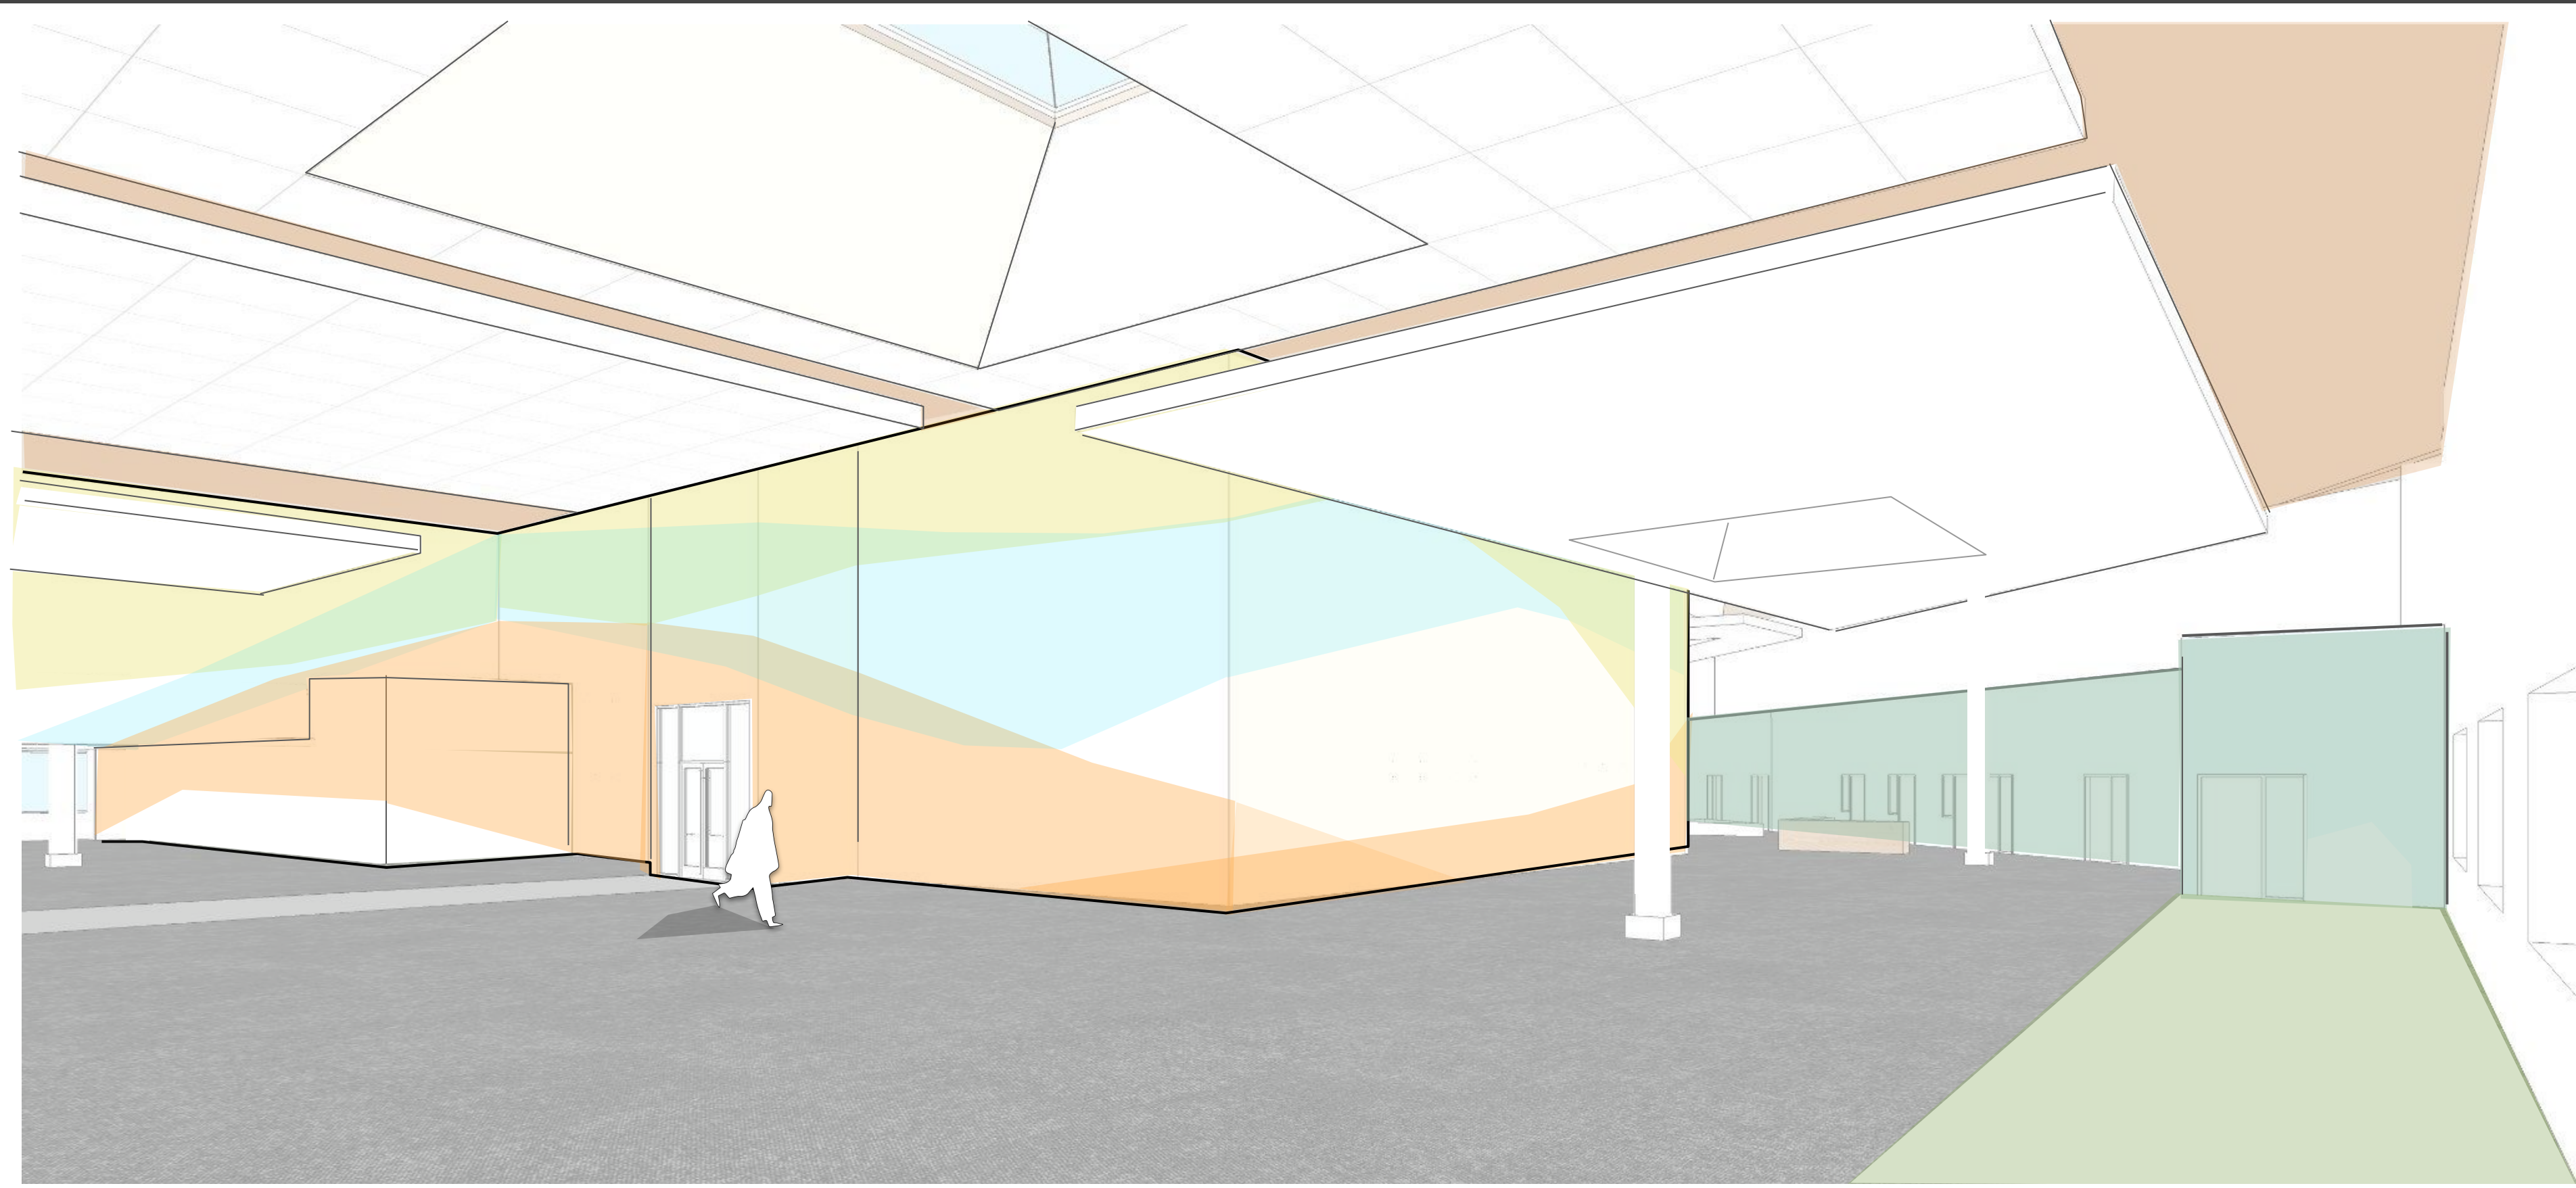

1st Floor Workspace Painted Graphic Concept Sketch