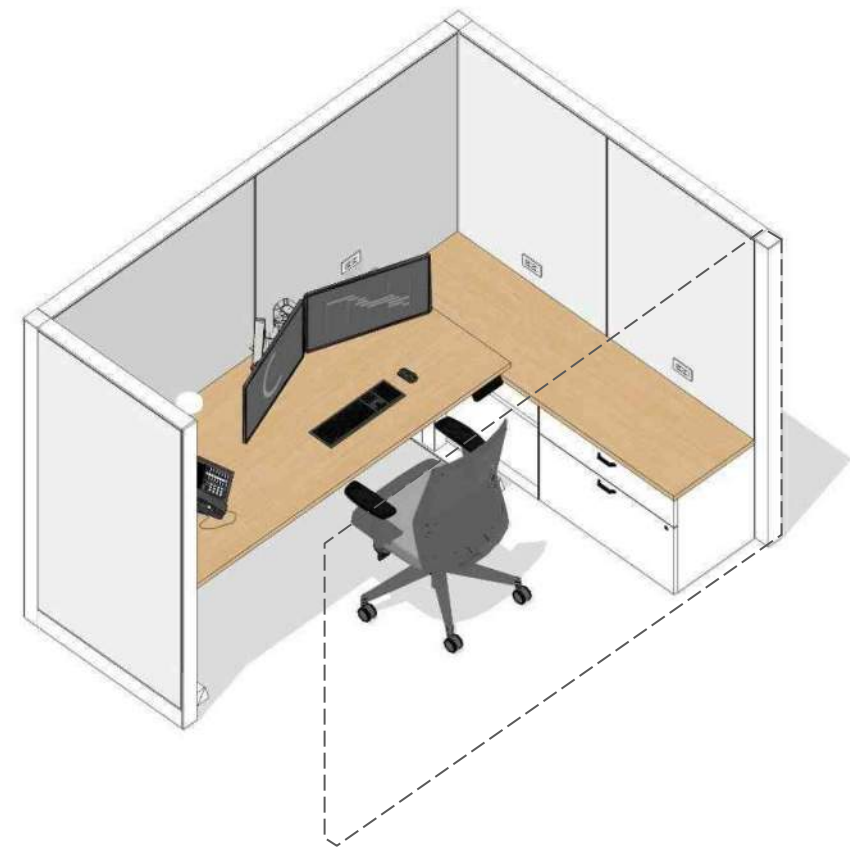

'Soft Architecture'

Pavilion

Knoll Creative Wall (integrated power)

Boundary

1st Floor Open Workspace

Workspace Concept Section

Slough Overlook

Workstations

Task Lighting

Desk
70" w x 30" d

(Back panels removed for view only)

Typical New 6' x 8' Workstation

Shared Offices

Wall Paint

Plastic Laminate
Casework

Rubber flooring