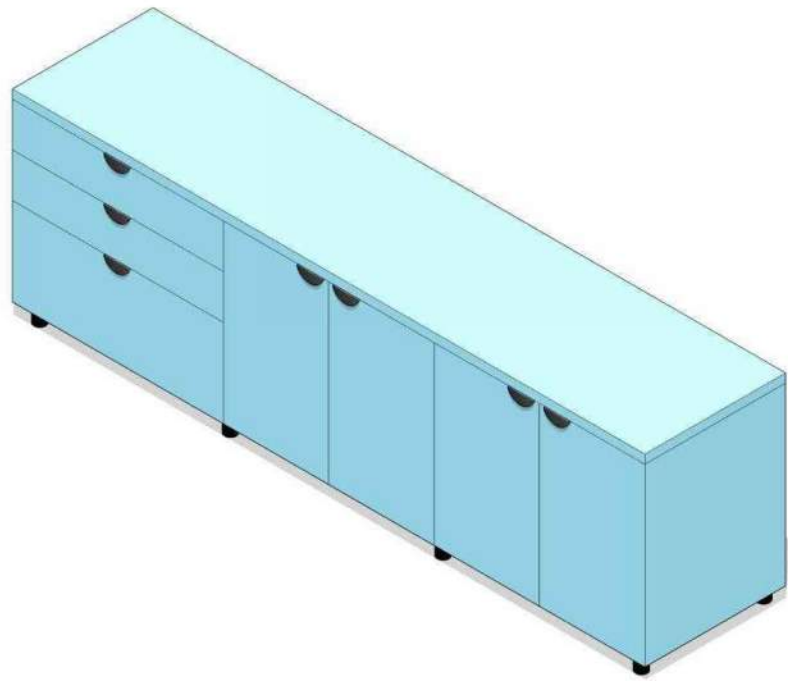

Storage + AV Credenza