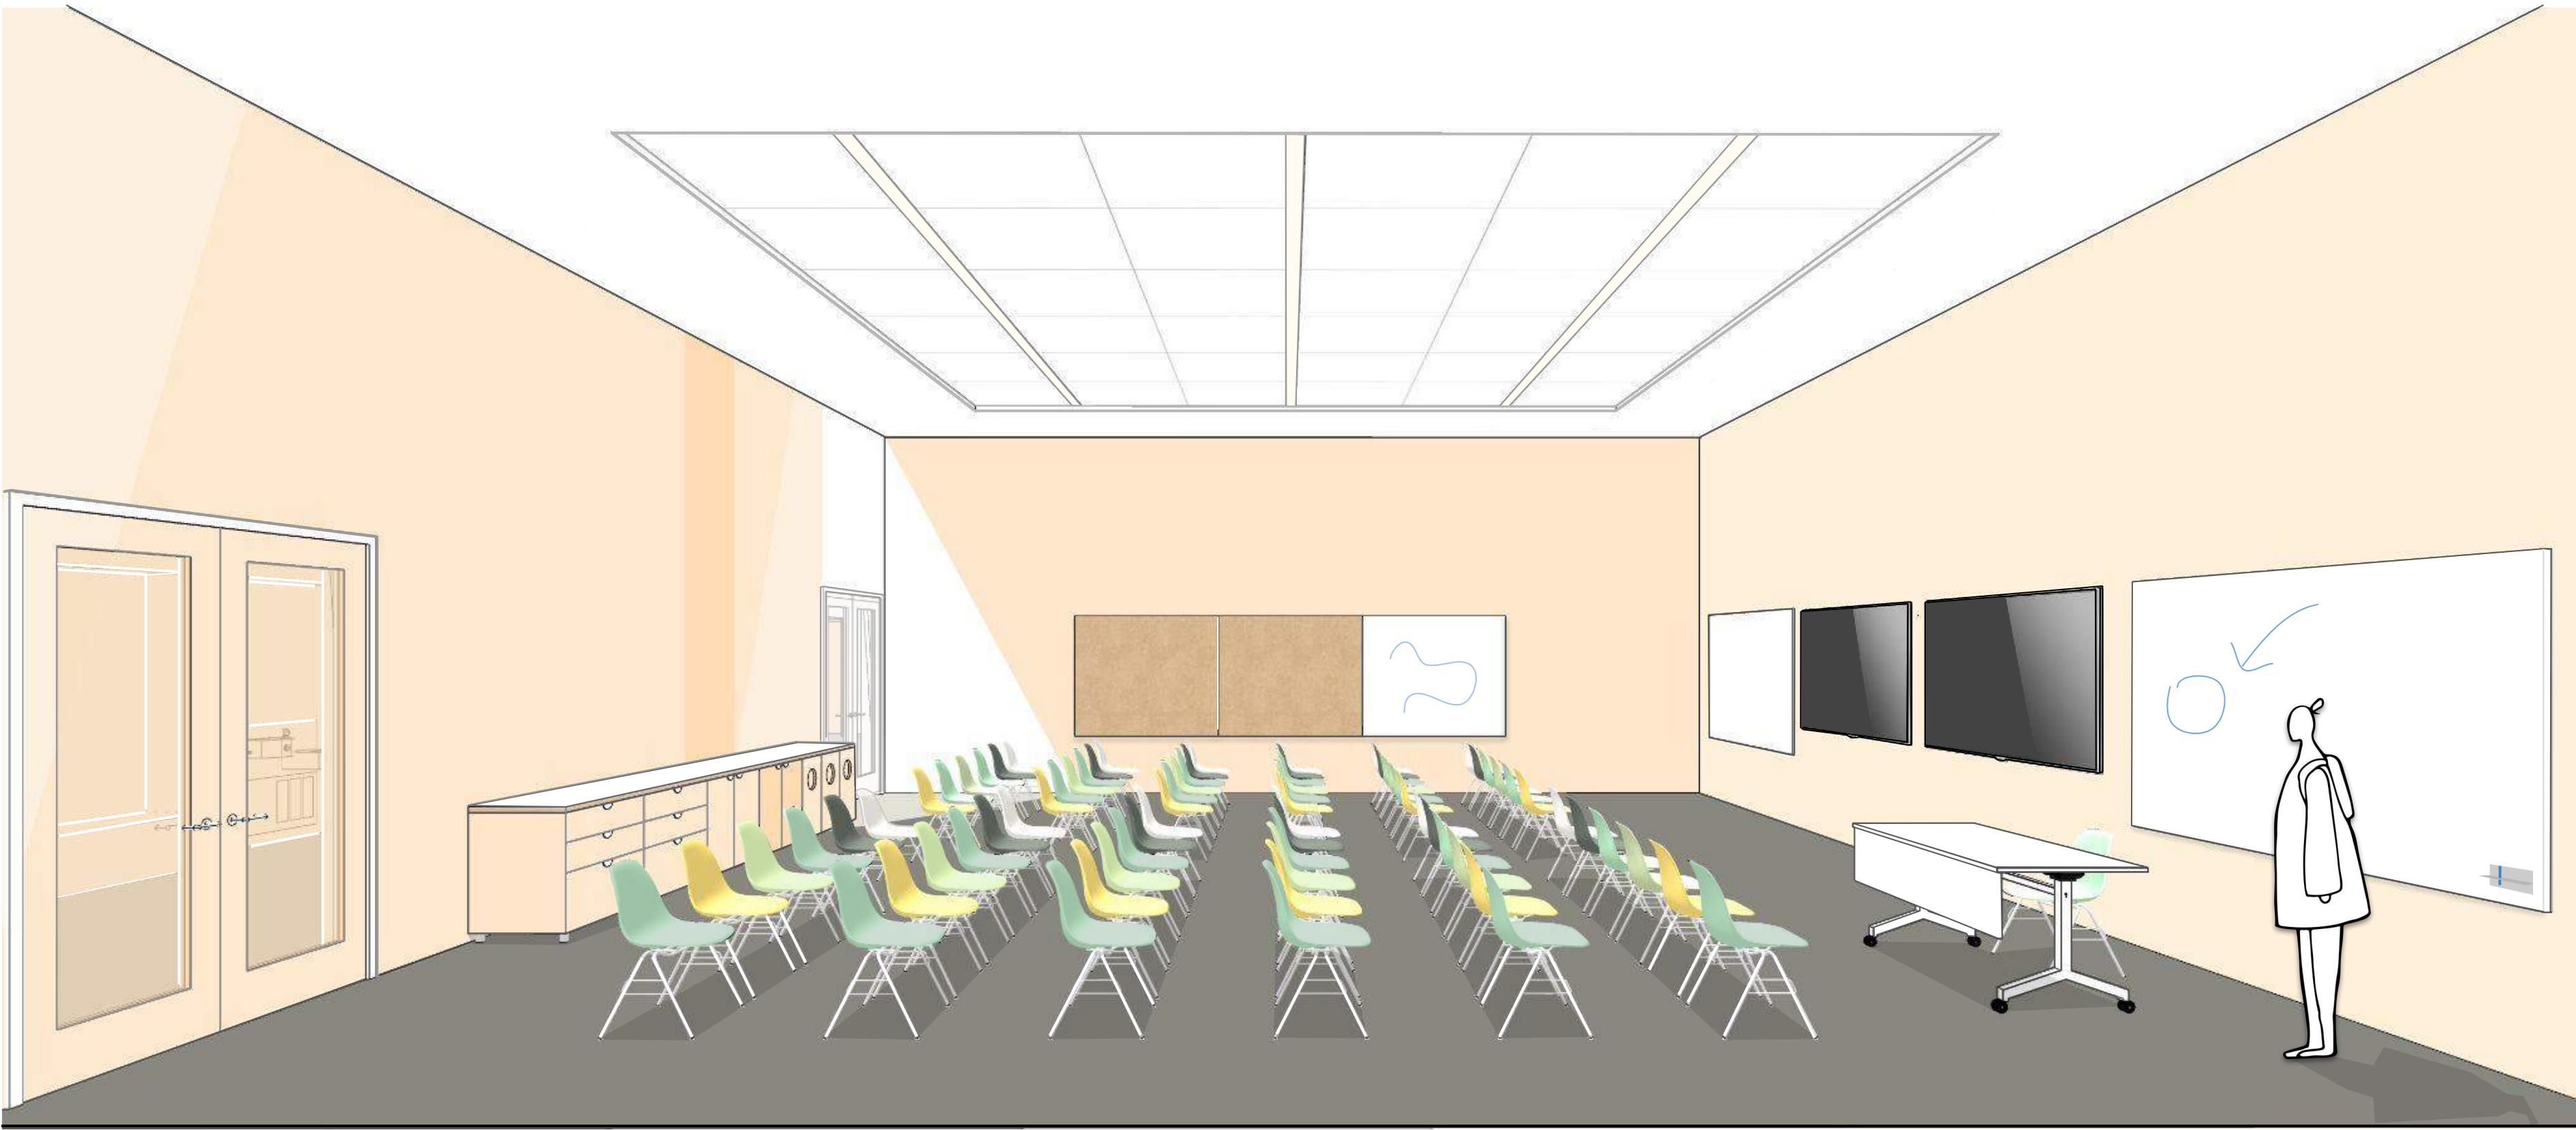

QUICK AND EASY INSTALLATION

FlipTop Twin is 100% symmetric. The top can be flipped to both sides either by hand or foot and it can be used from both sides. A tested safety mechanism ensures stability and is easily accessible from any angle.

How it works

We observed that most meeting tables are not intuitive to set up and use and cable management in meeting rooms can be awkward and inadequate. FlipTop Twin allows an easy use and installation.

SPACE EFFICIENCY

Due to its flexibility and modularity, FlipTop Twin guarantees efficient use of meeting space. Unused elements can be stored neatly to clear surface areas.

Community / Multipurpose Room *Assembly*