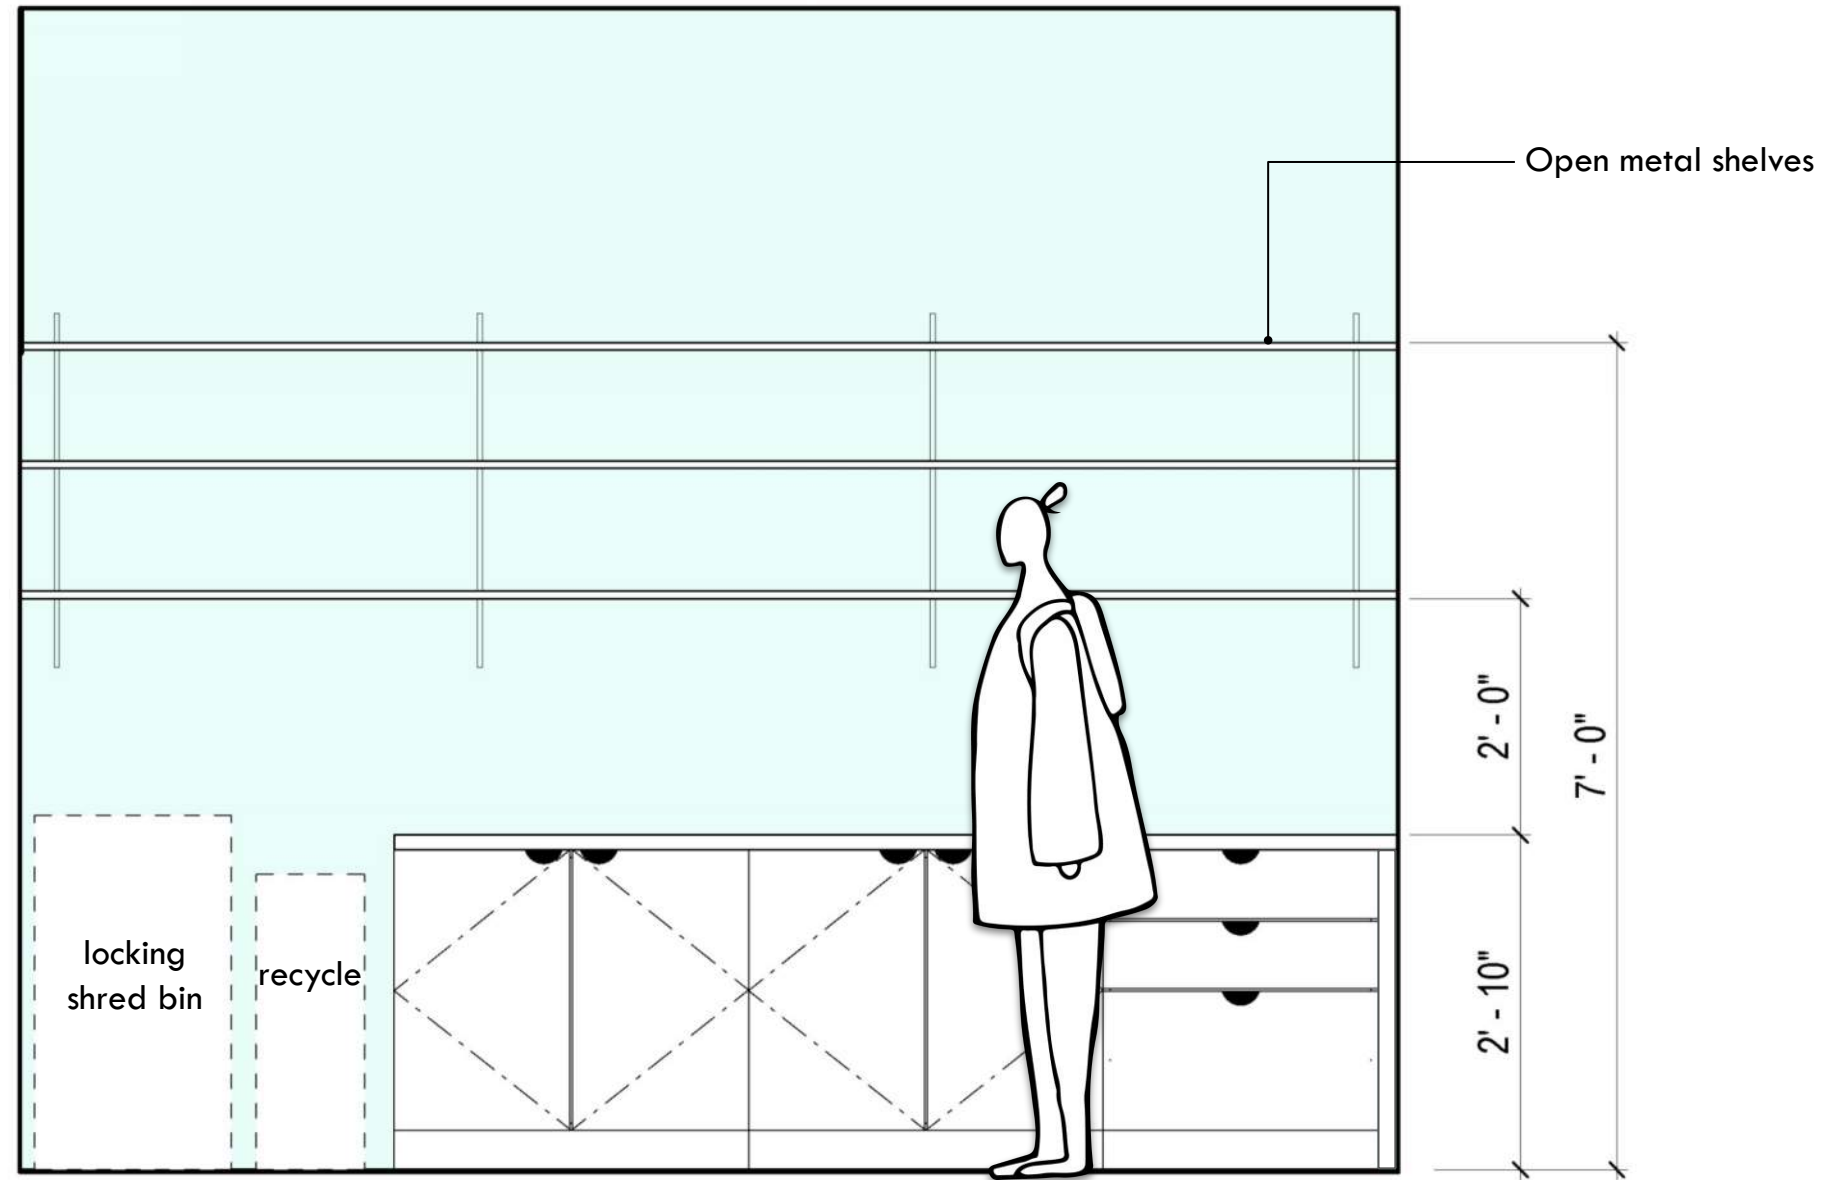

2nd Floor HSD Copy/Print

Wall Paint