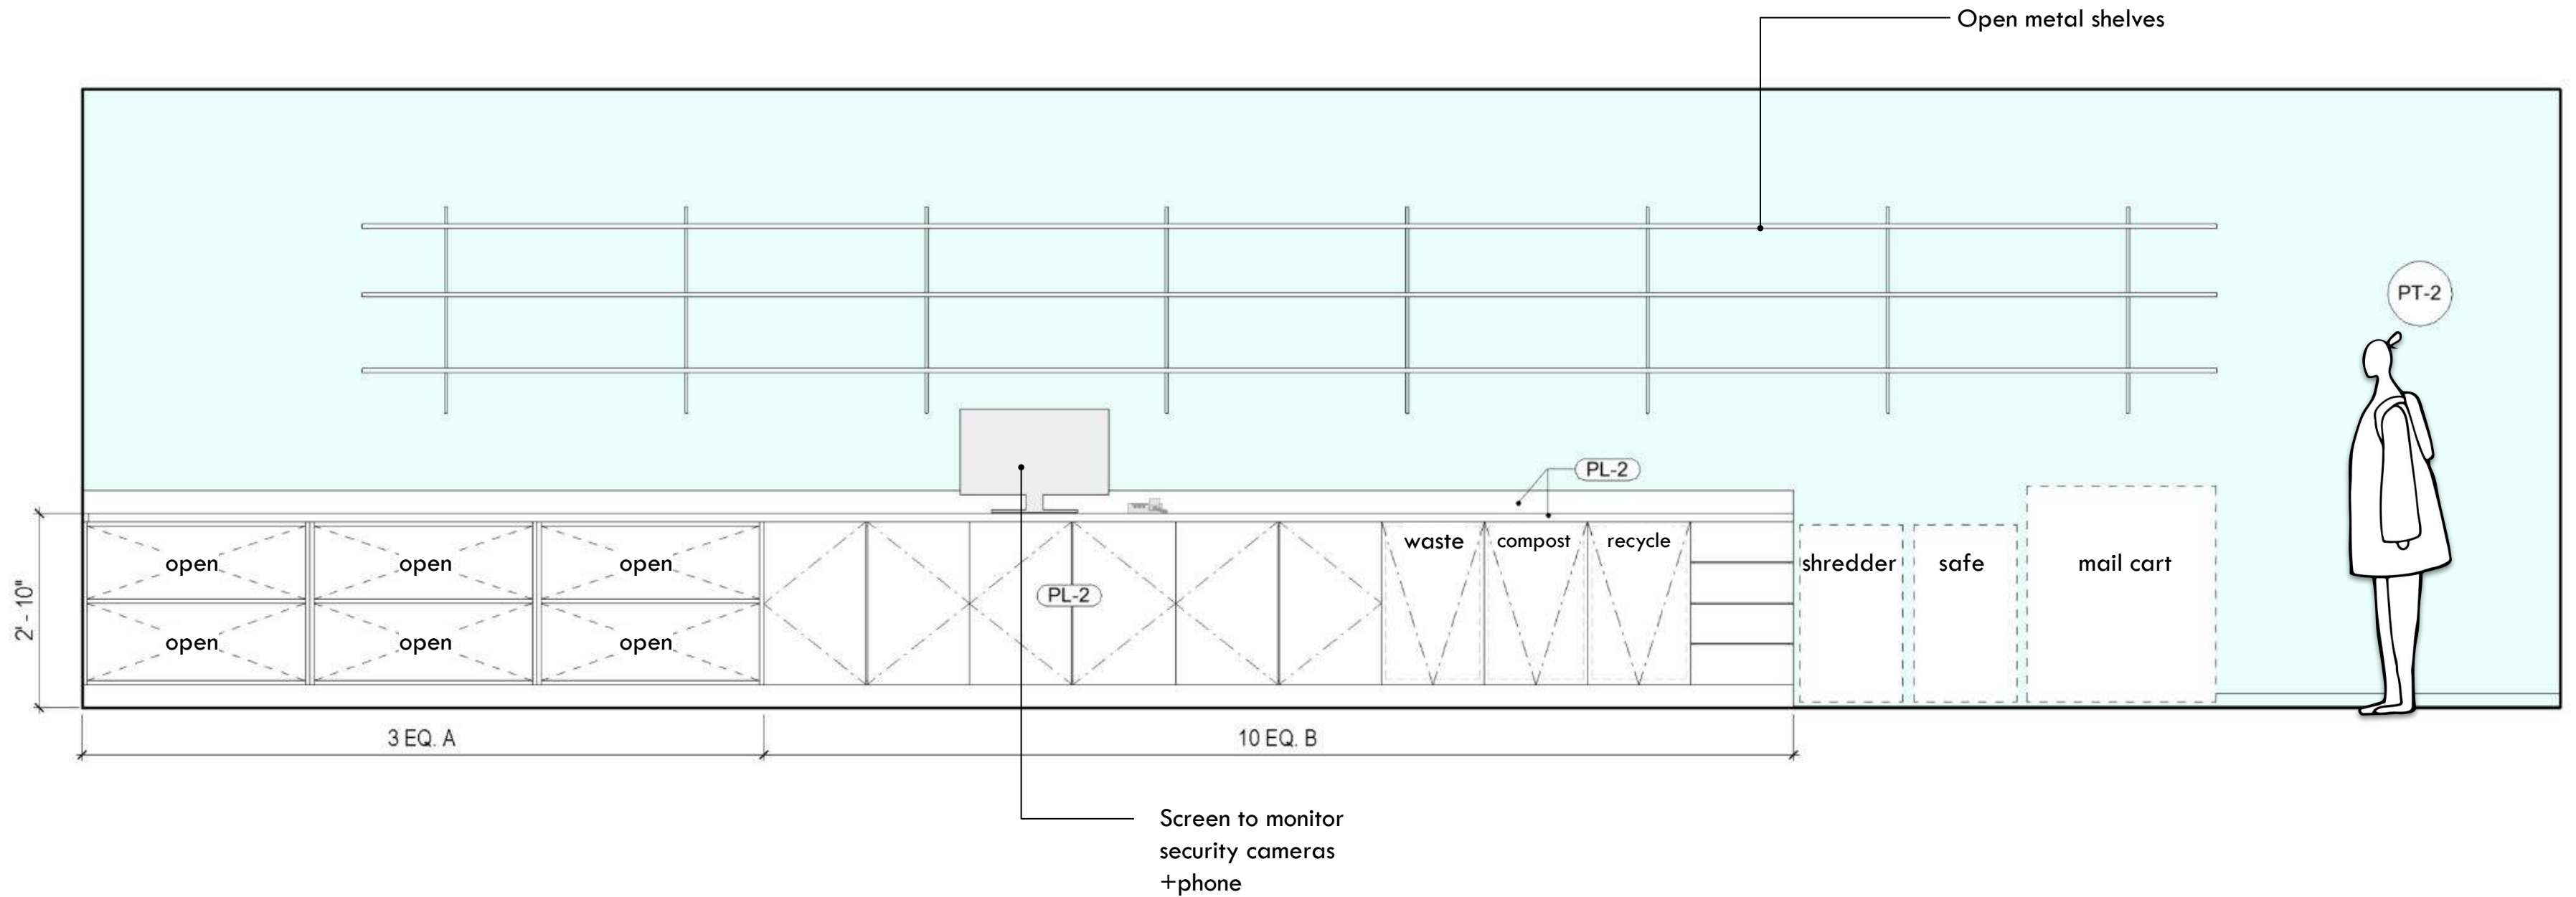

Supply / Safe Room

Wall Paint