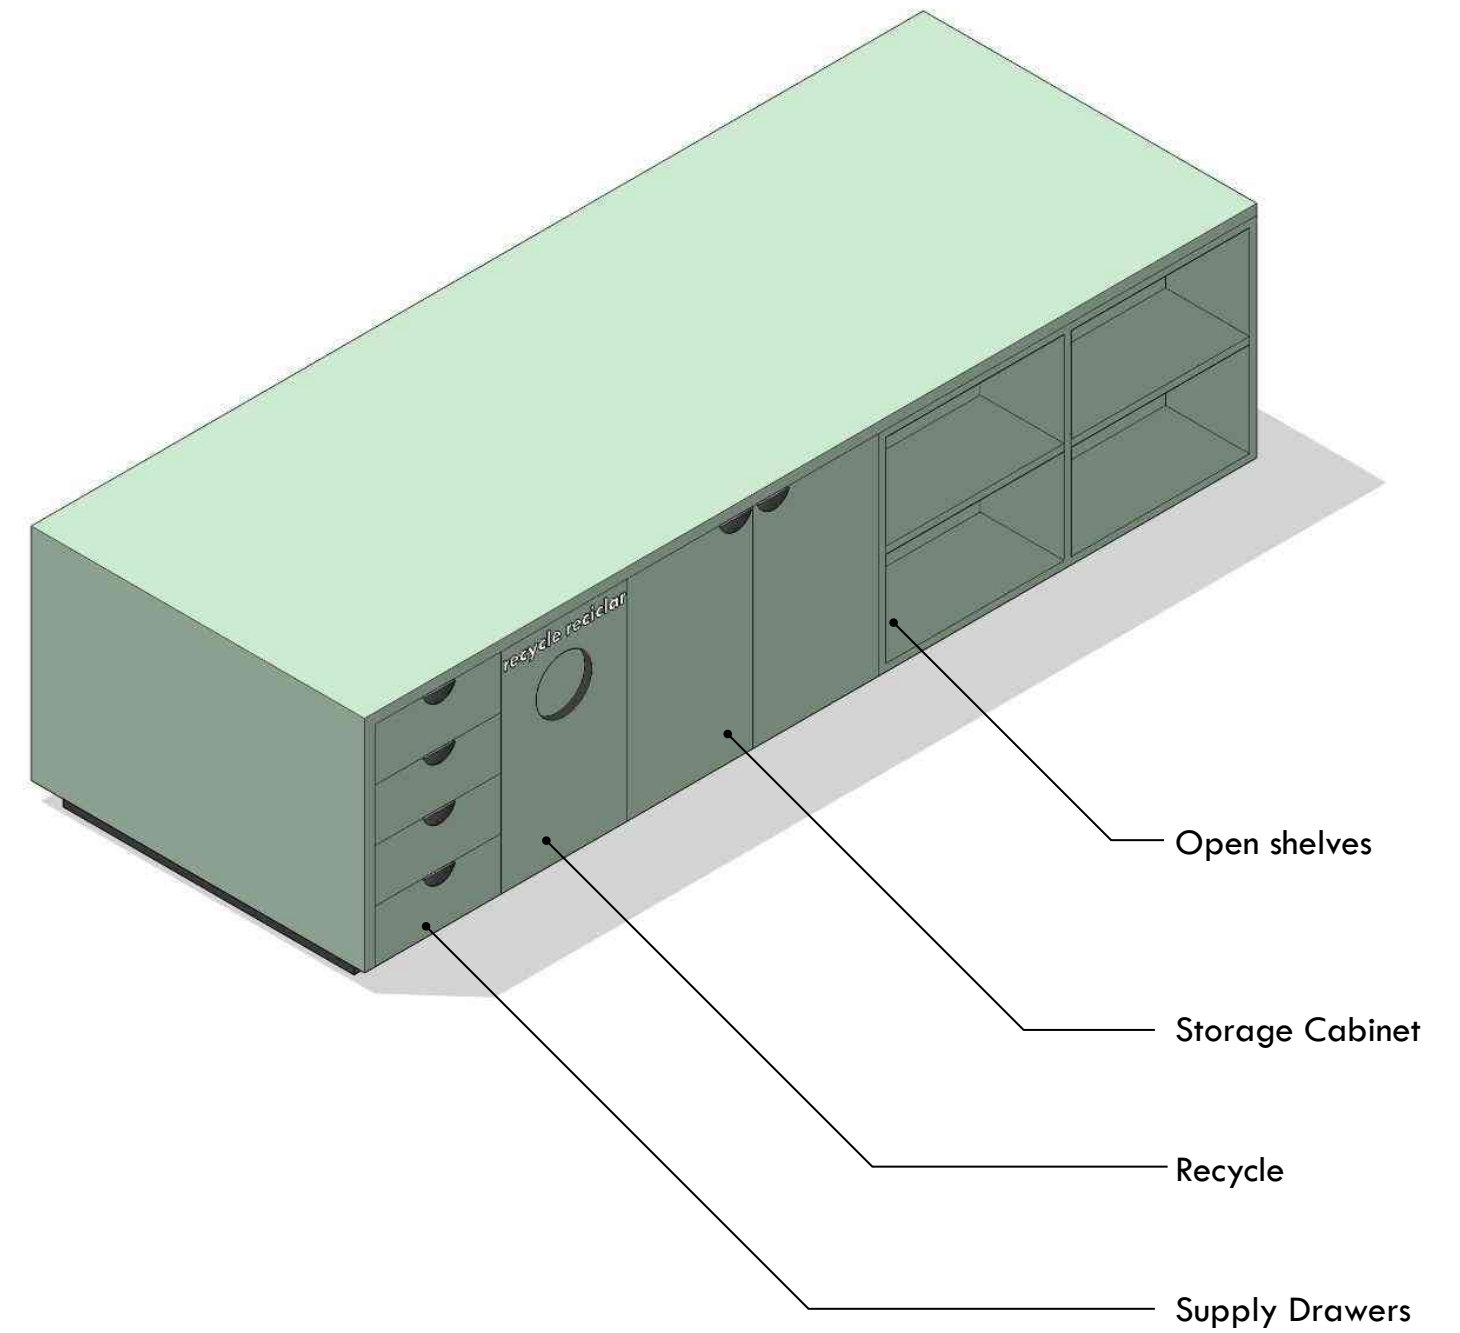

Material: Matte Plastic Laminate

Back View