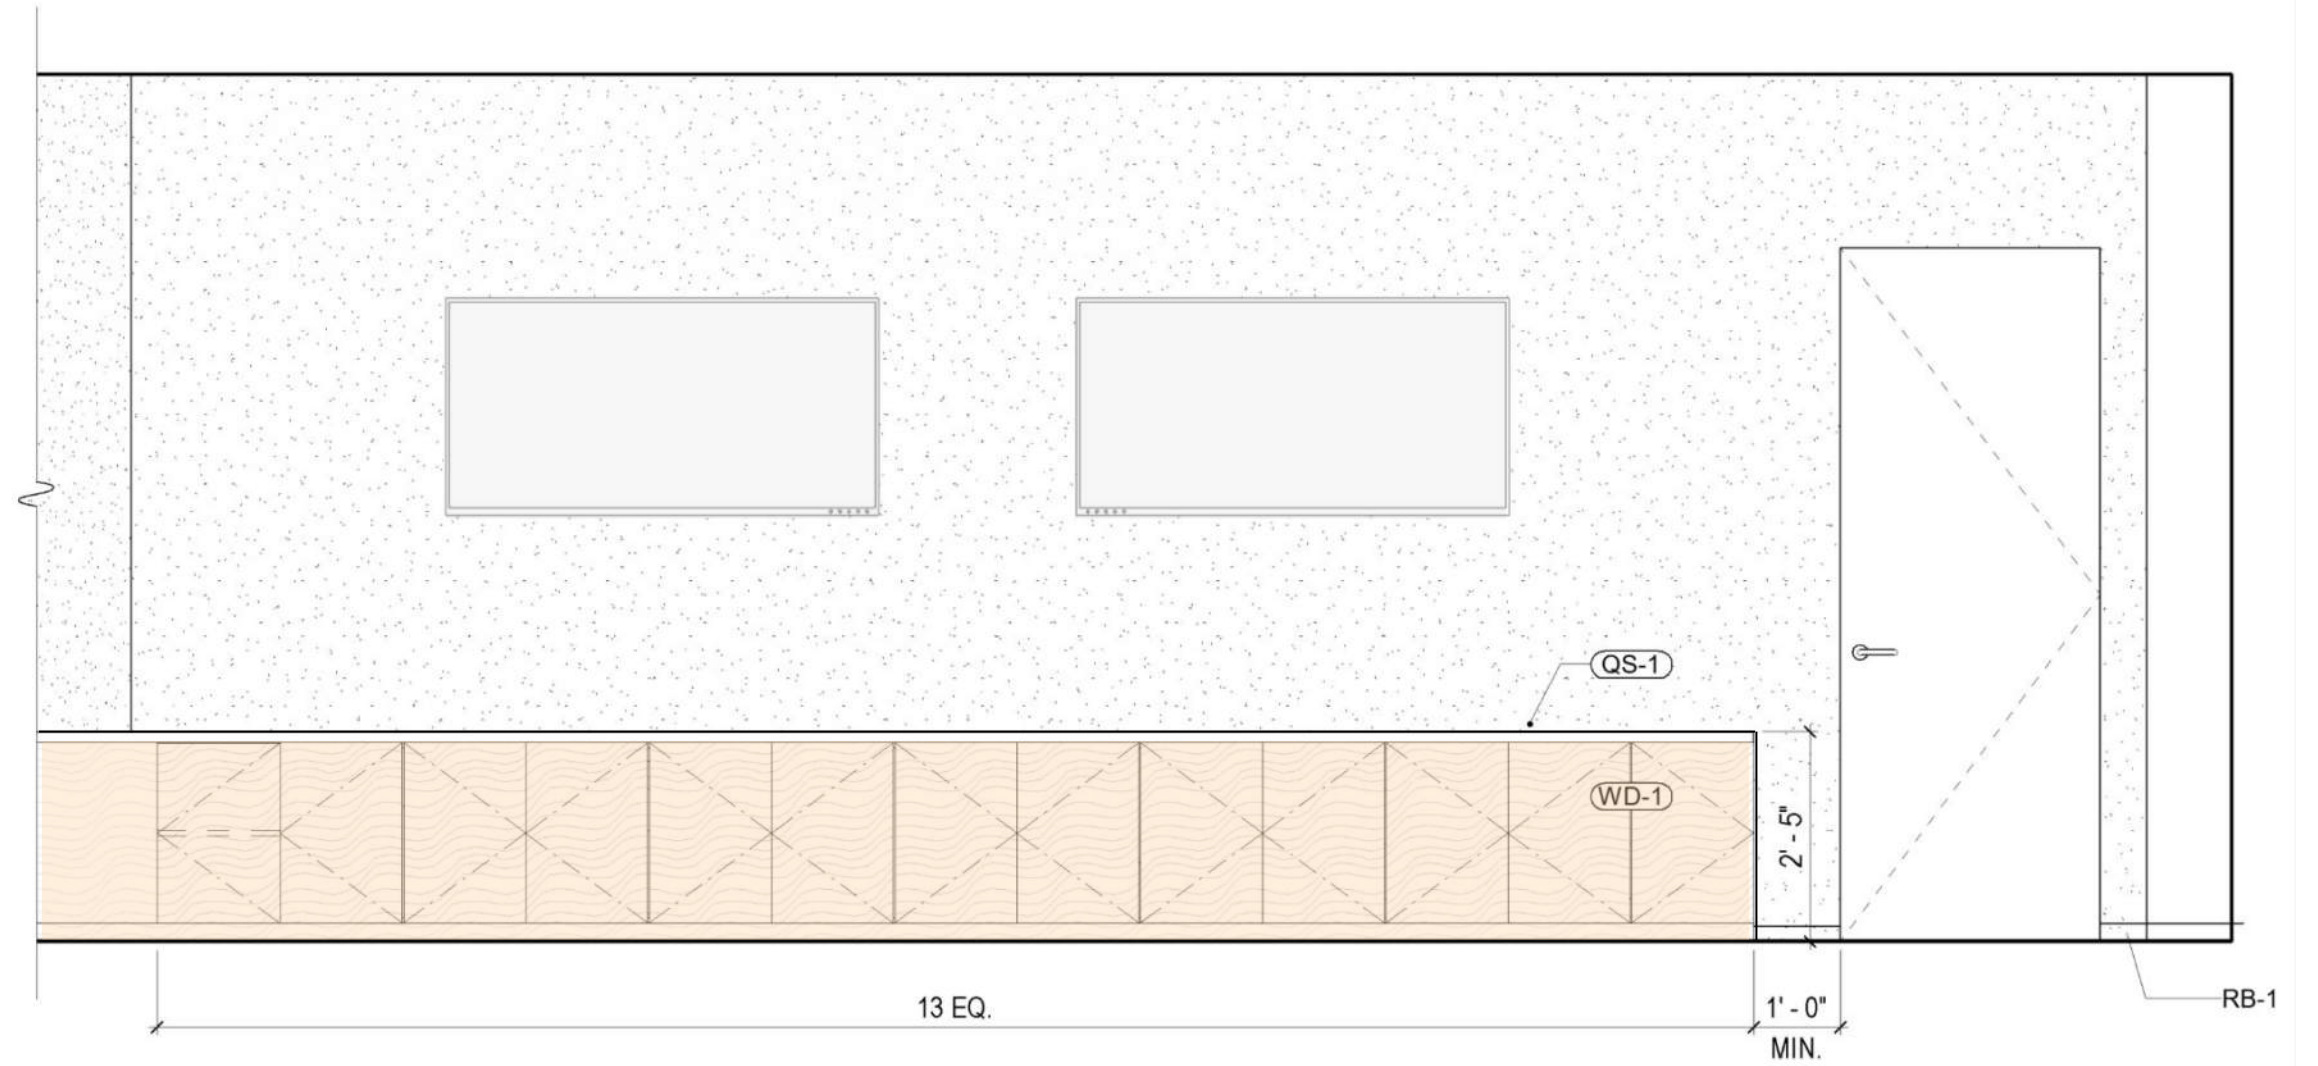

HSD Service Counter

HSD Service Counter **Staff Side**

Client Side: Warm wood veneer front with metal base

Quartz transaction counter and worksurface

Staff Side: Matte plastic laminate base cabinets

HSD Service Counter Back Counter Storage