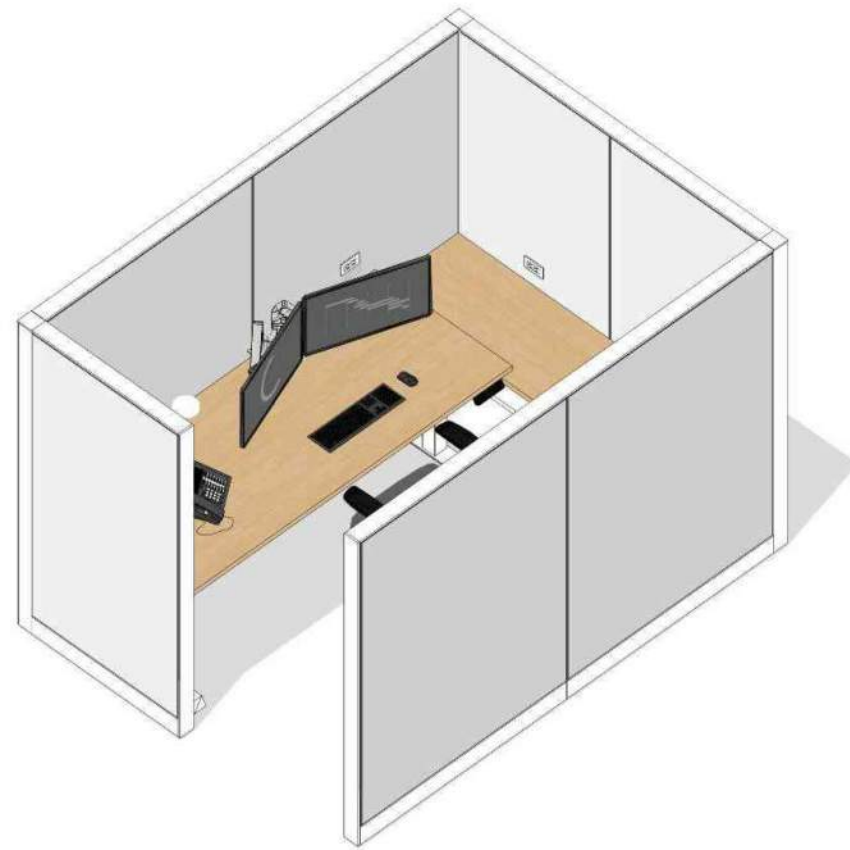

How it works

We observed that most meeting tables are not intuitive to set up and use and cable management in meeting rooms can be awkward and inadequate. FlipTop Twin allows an easy use and installation.

SPACE EFFICIENCY

Due to its flexibility and modularity, FlipTop Twin guarantees efficient use of meeting space. Unused elements can be stored neatly to clear surface areas.

Community / Multipurpose Room *Assembly*

'Soft Architecture'

Pavilion

Knoll Creative Wall (integrated power)

Boundary

1st Floor Open Workspace

Workspace Concept Section

Slough Overlook

Workstations

Task Lighting

Desk
70" w x 30" d

(Back panels removed for view only)

Typical New 6' x 8' Workstation

Shared Offices

Wall Paint

Plastic Laminate
Casework

Rubber flooring