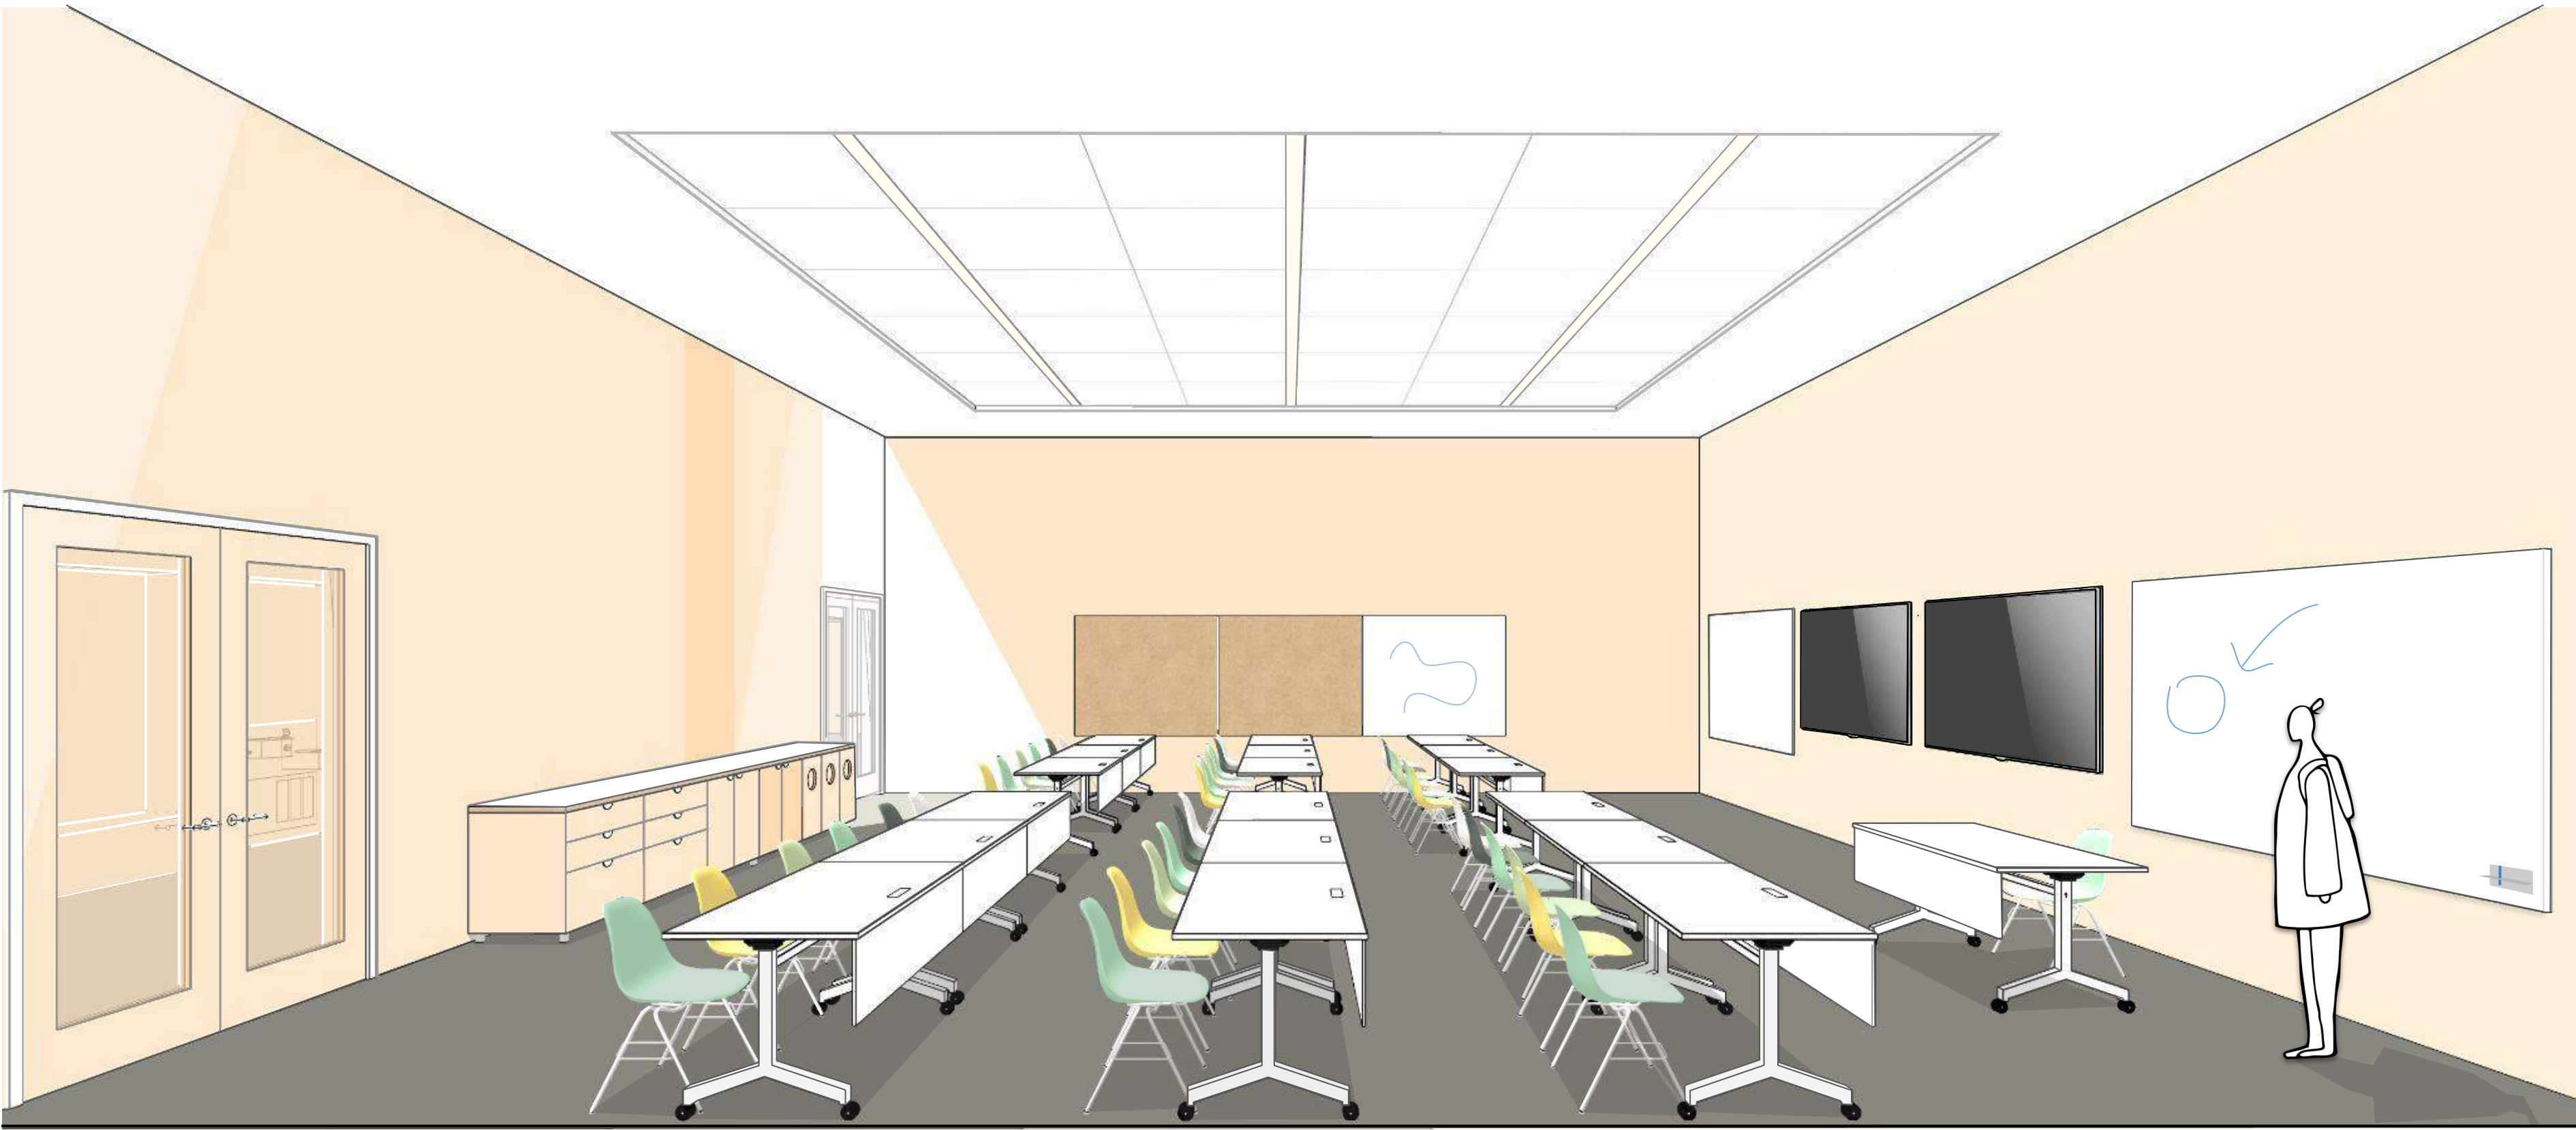

36 Seats with tables + Instructor