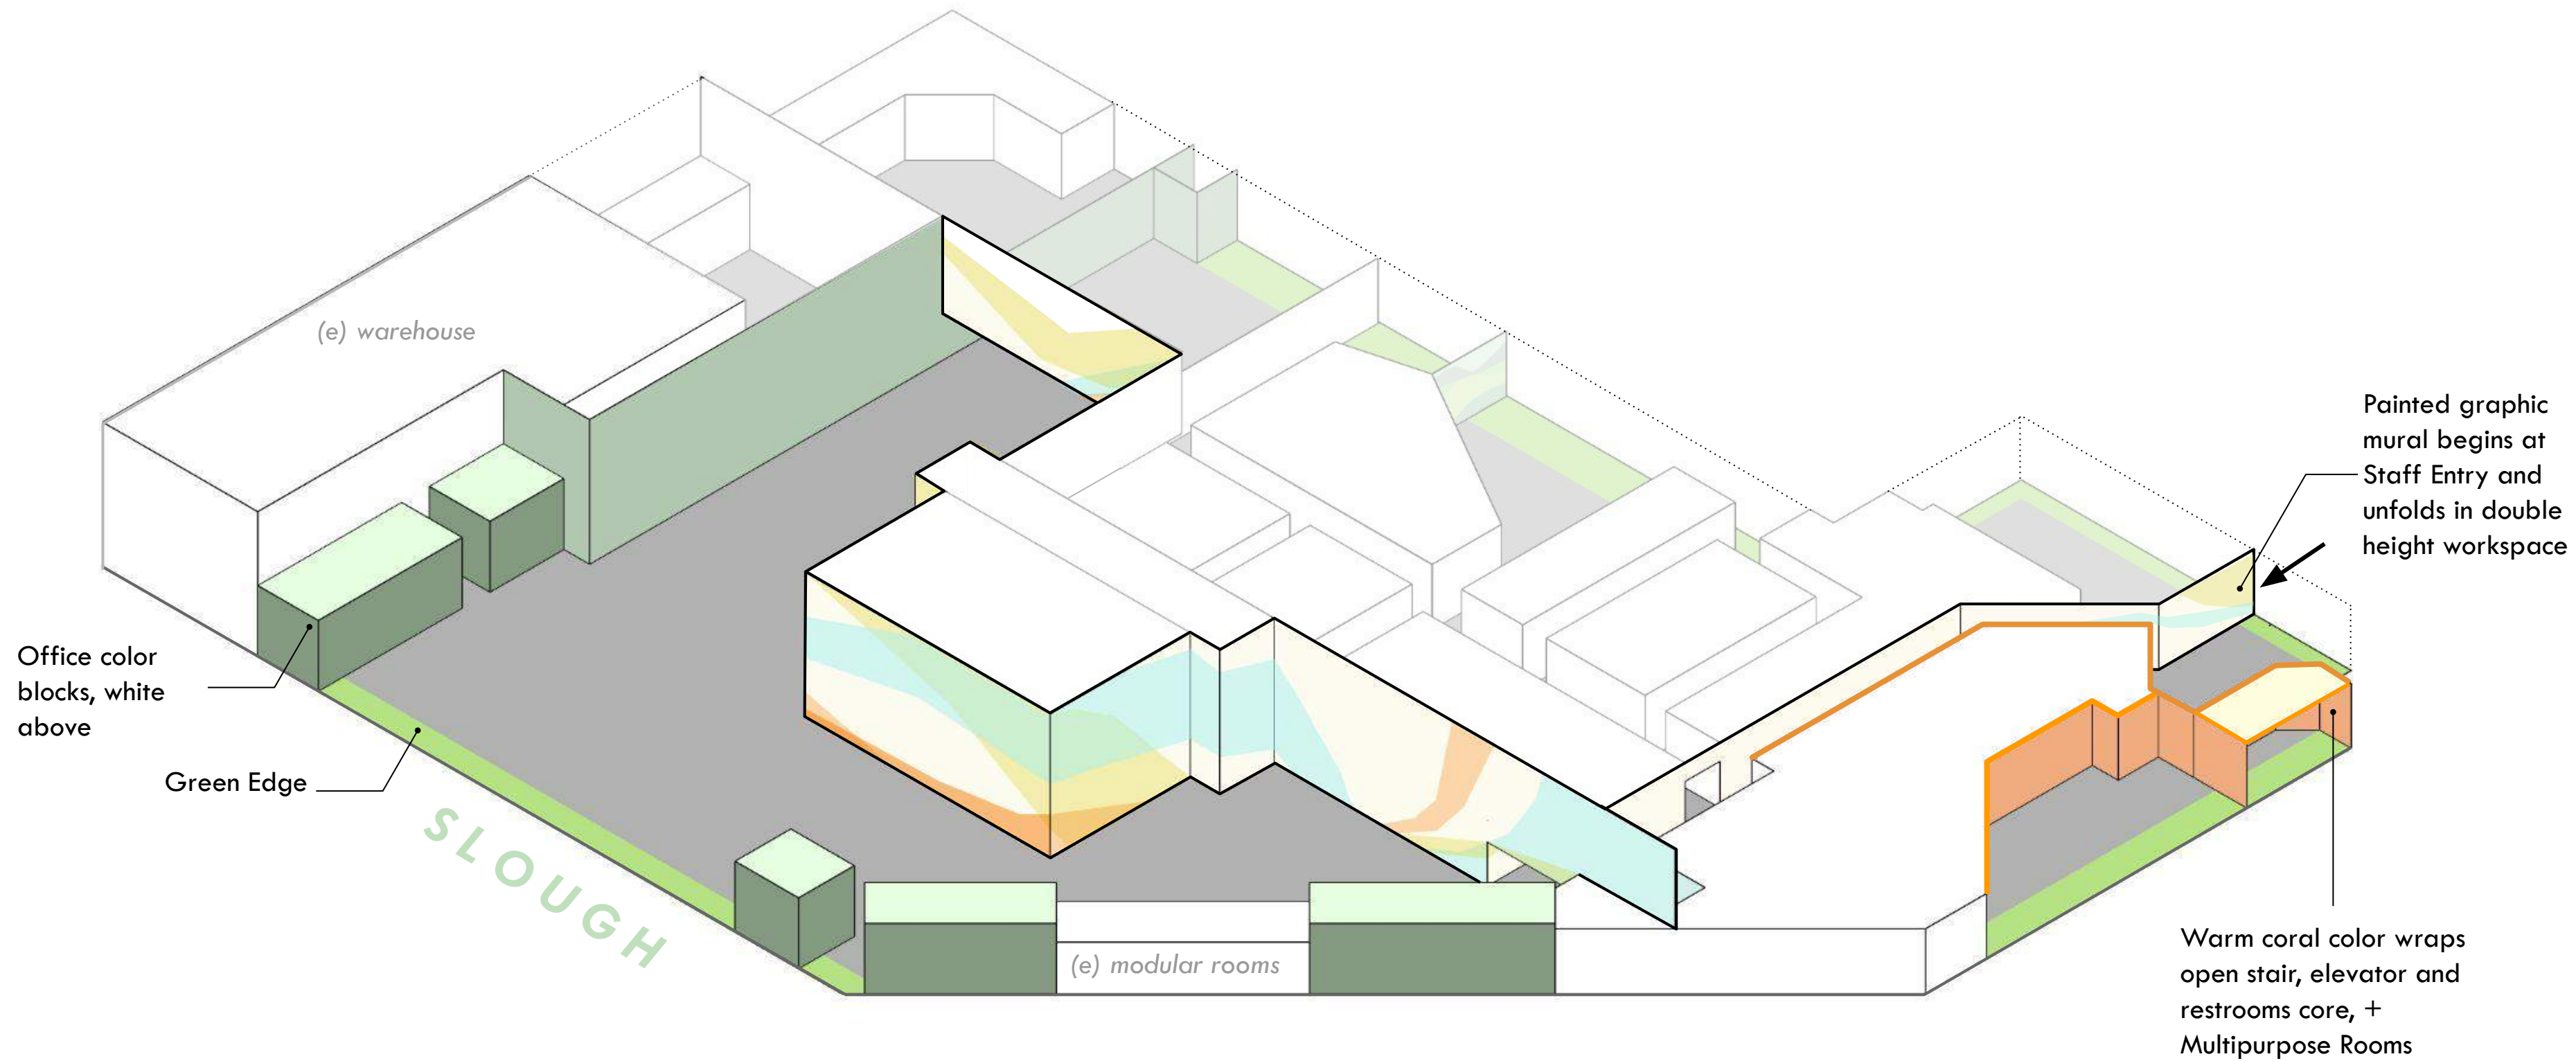

Phase 1: Second Floor Plan

Legend

- Staff Specialty Space
- Offices
- Workstations
- Core + Support
- Soft Architecture

California Coast Prairie

Six interlinked, freshwater sloughs comprise the Watsonville Slough System, fed by the waters of of the Pajaro Valley watershed

–Gary Kittleson “Geology and Hydrology of the Watsonville Sloughs” in Watching the Watsonville Wetlands book

1st Floor Workspace Painted Graphic Concept Sketch

Diagram 1st Floor Color Concepts

Diagram 2nd Floor Color Concepts

1st Floor painted graphic mural wraps up stair and weaves through to Meeting Hub

Office color blocks, (white at open office perimeter)

Green Edge

COAST

Look & Feel

Client Services

Staff Experience

HSD Client Service Entry