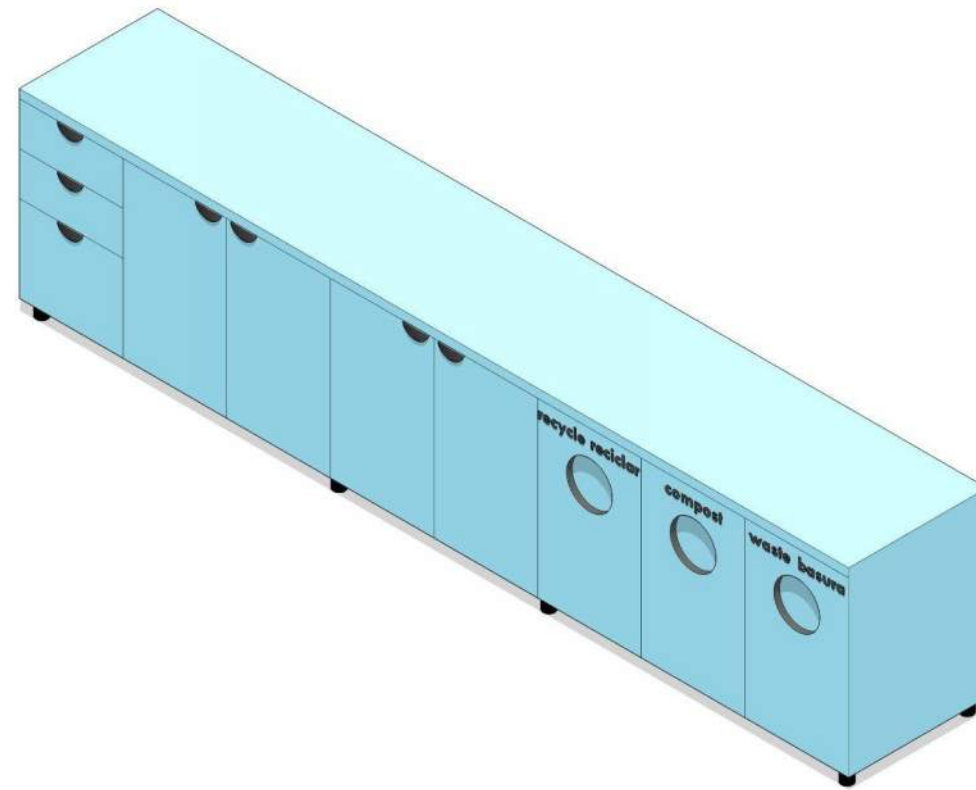

Storage + Waste Credenza