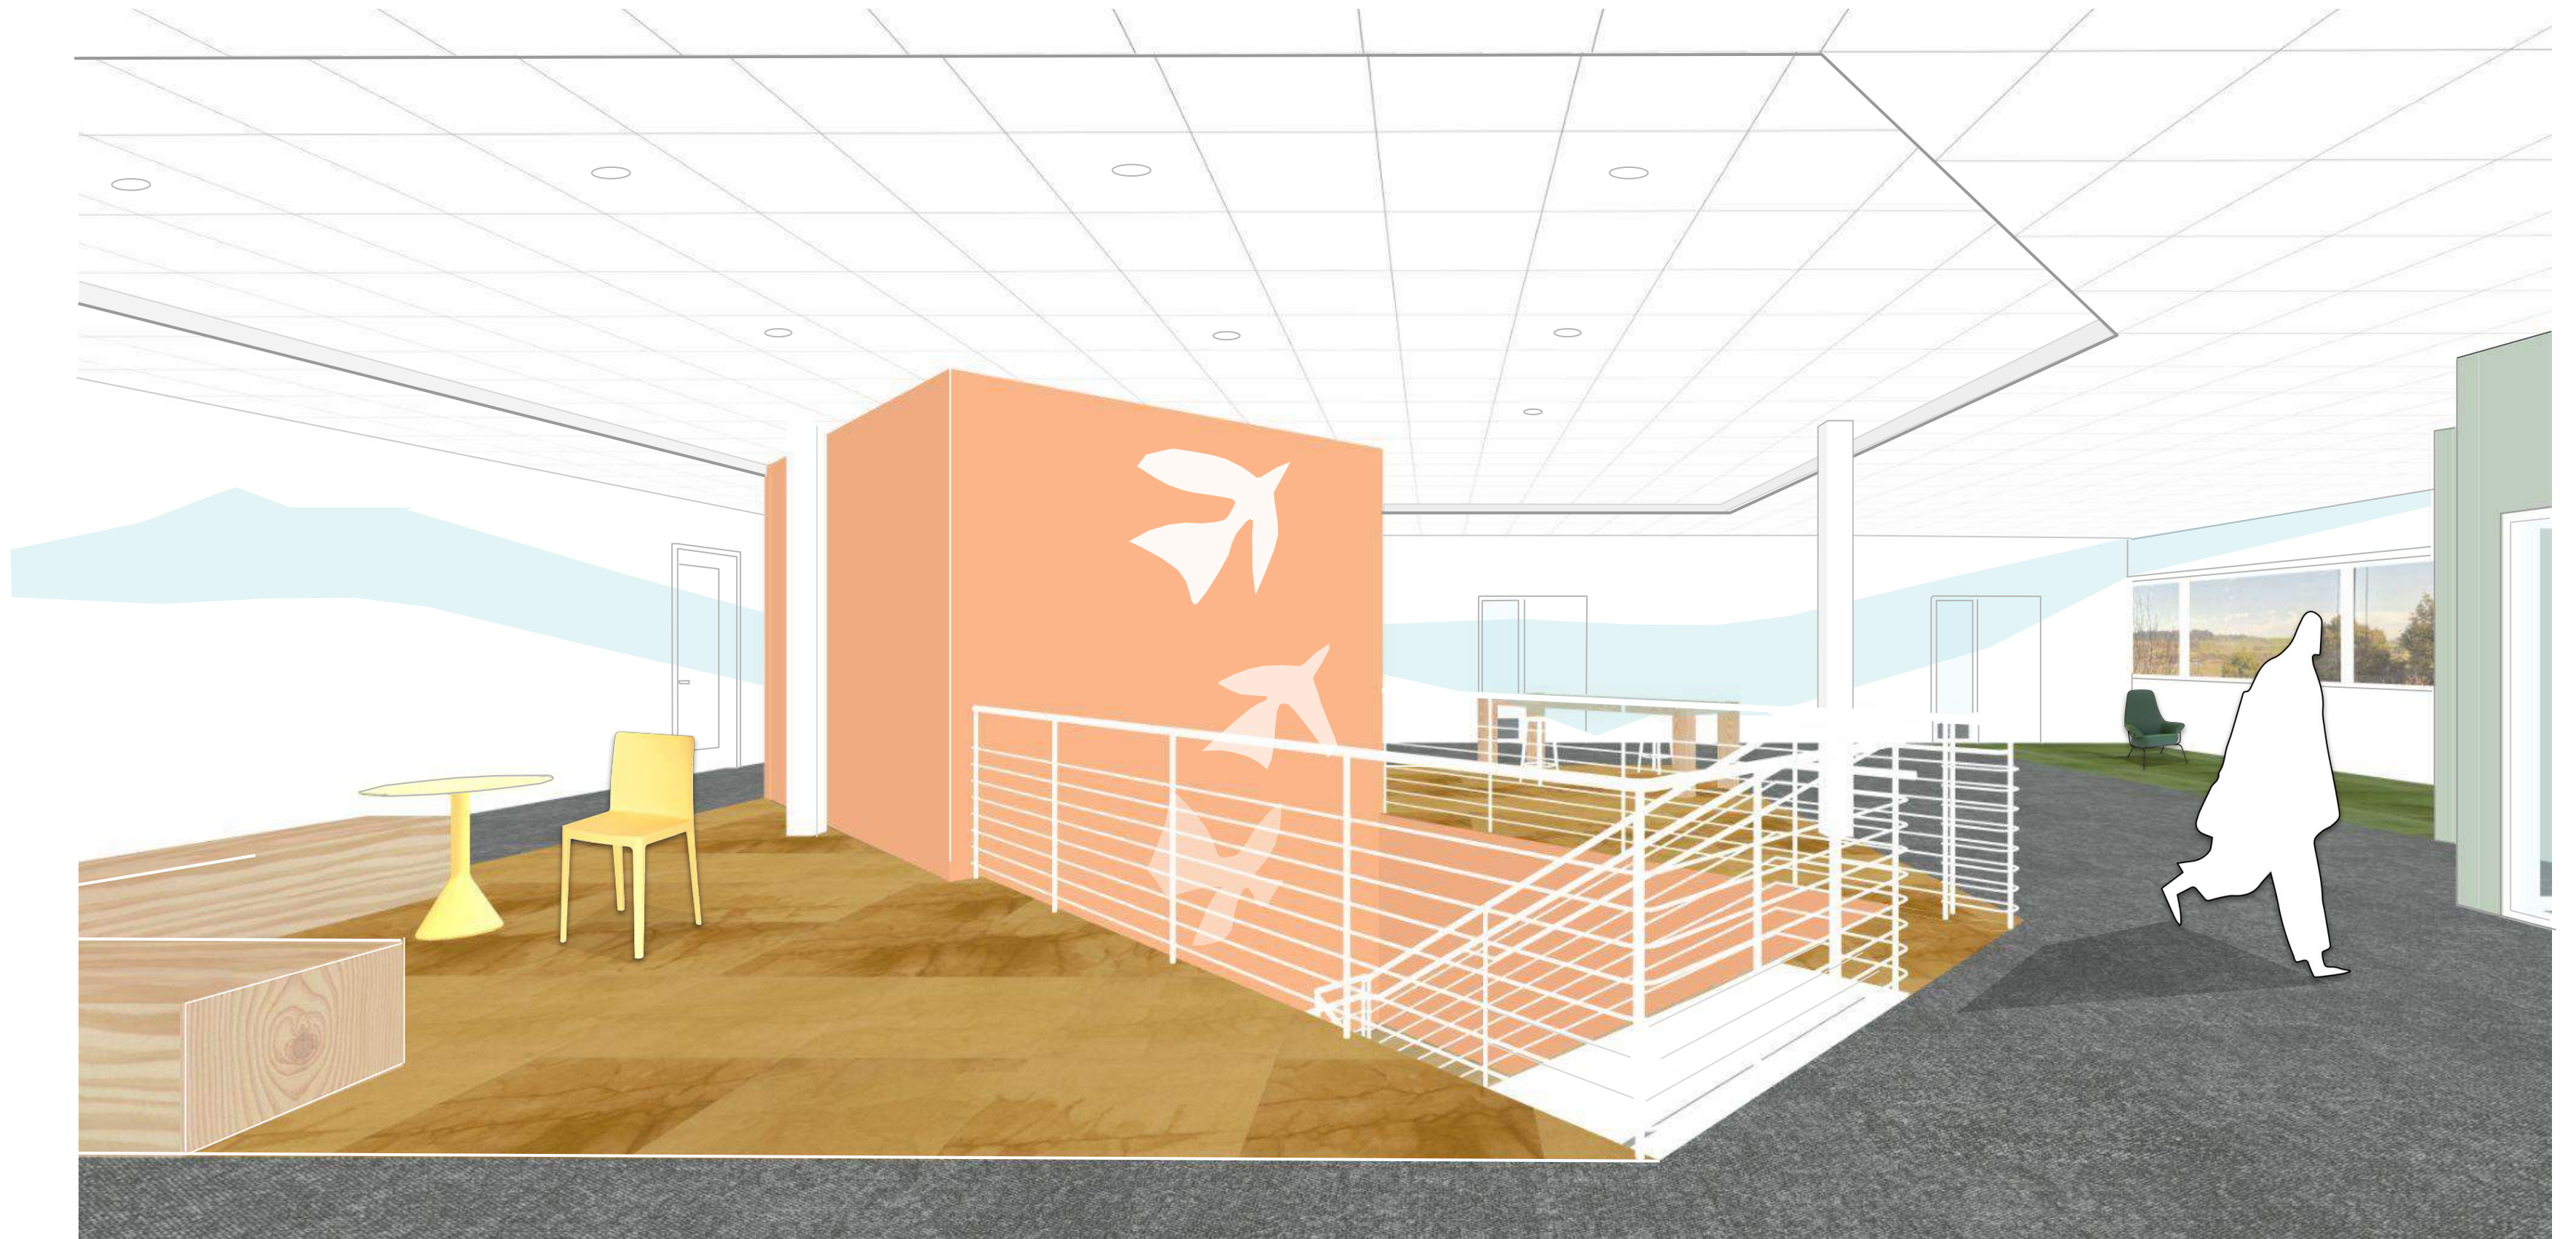

Meeting Hub