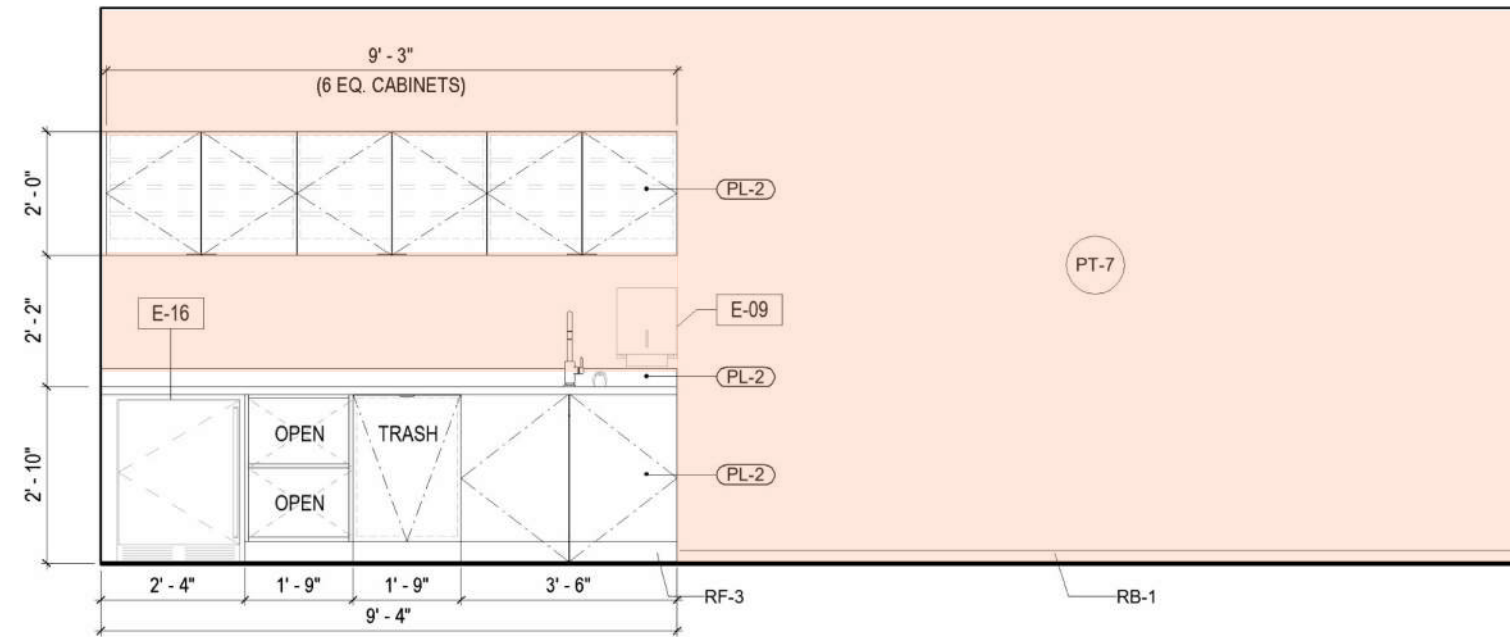

Mother's Room

MOTHERS ROOM ELEVATION - SOUTH