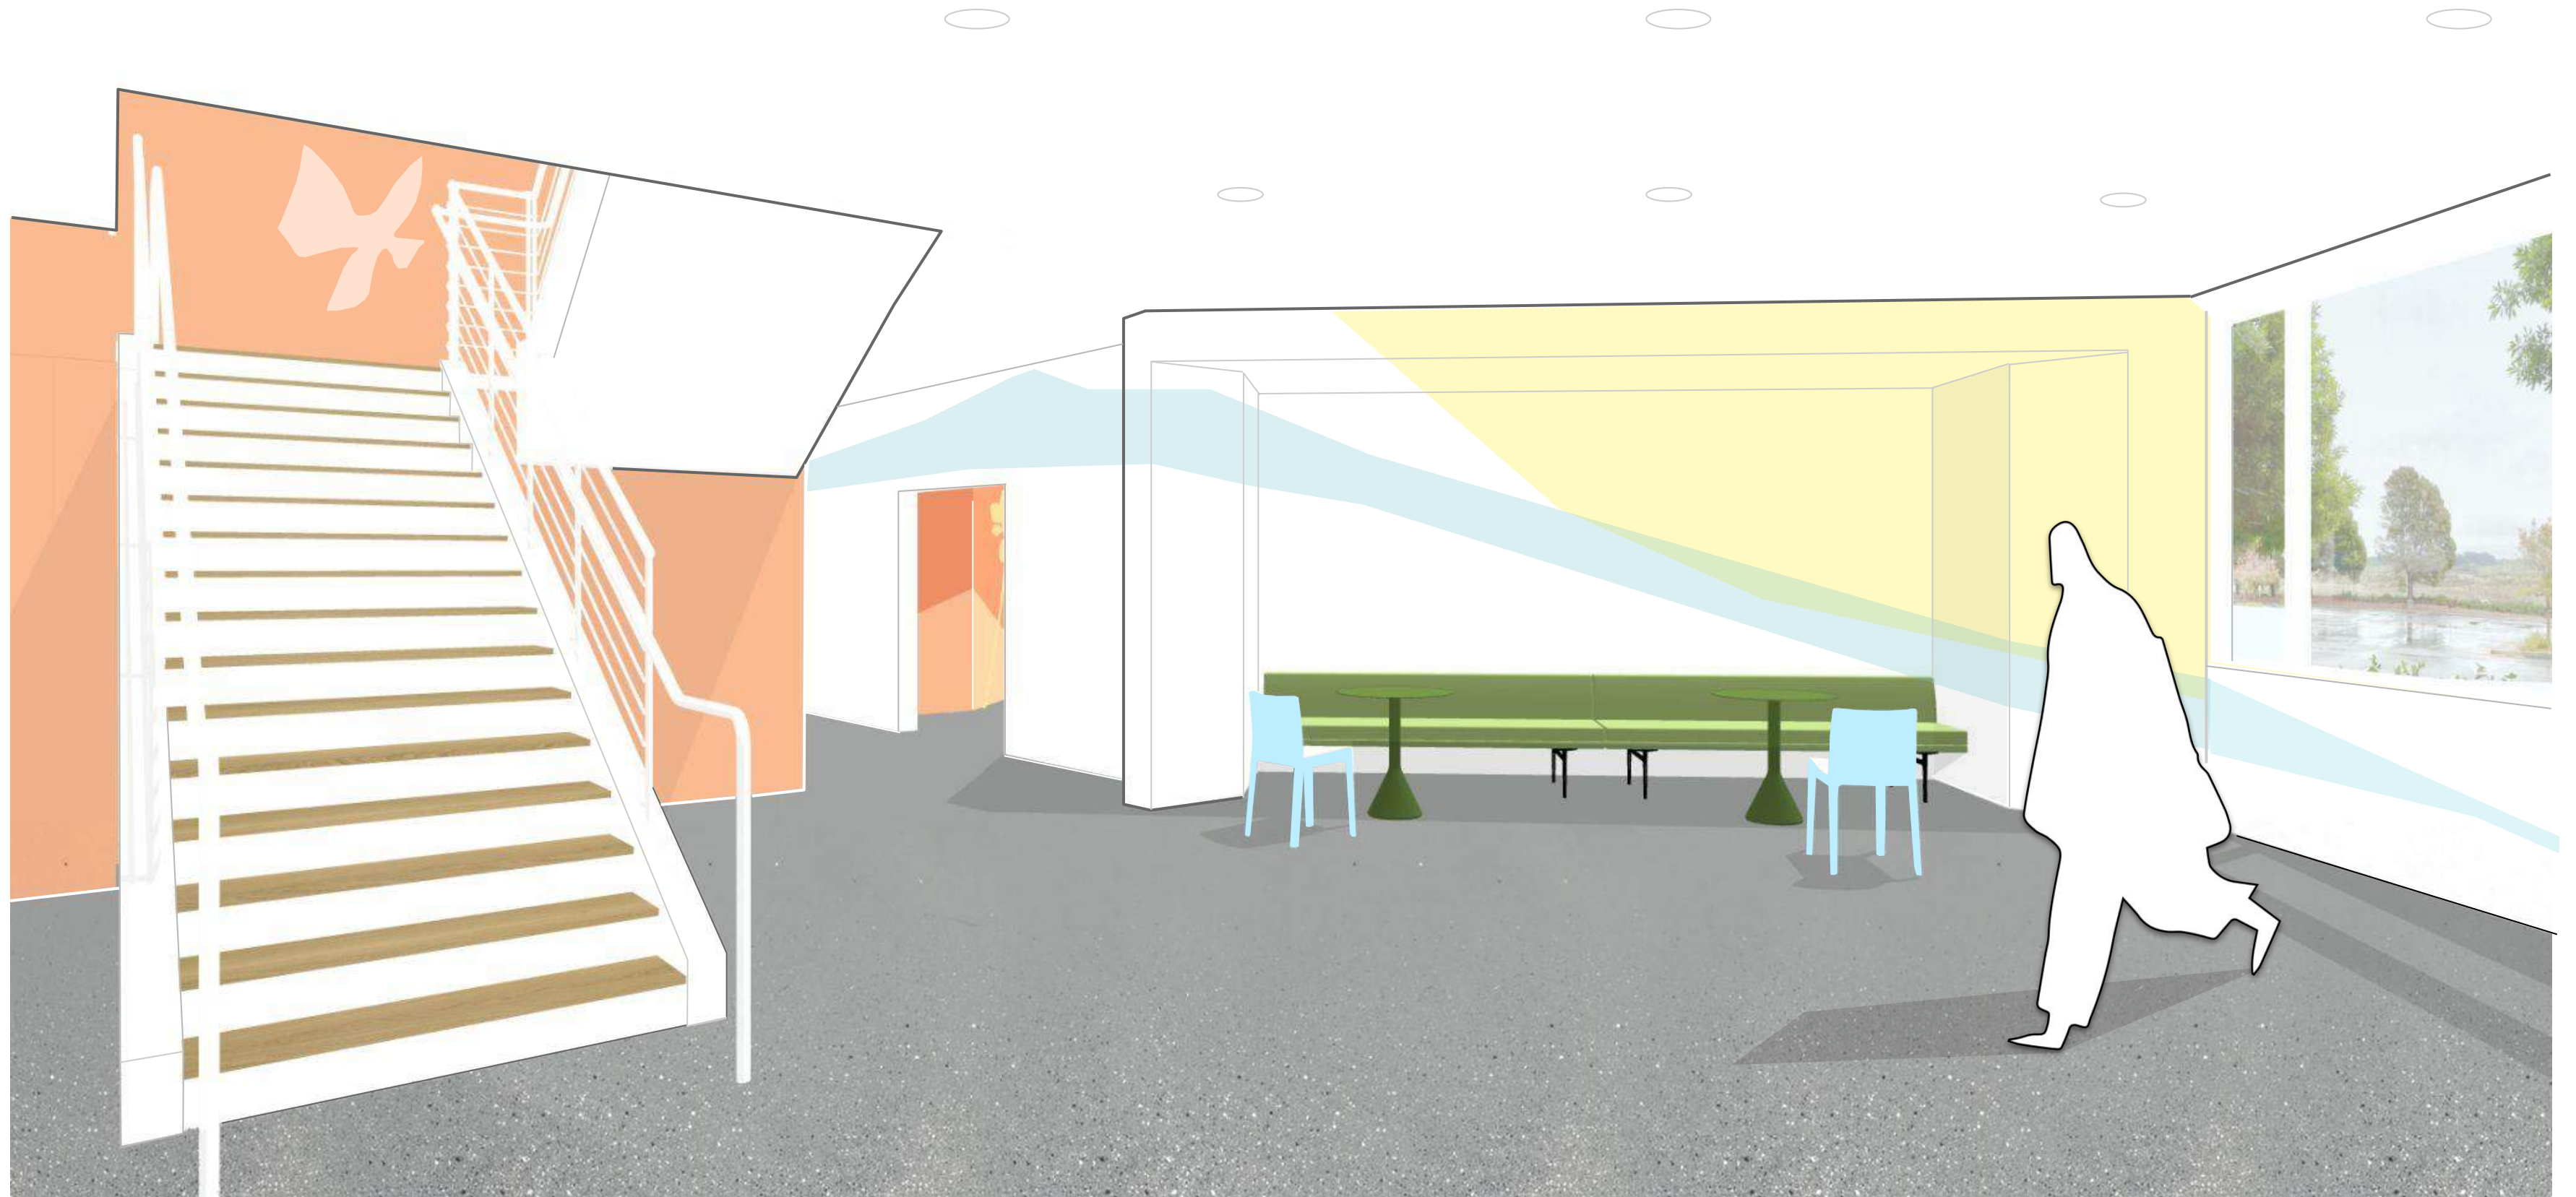

Staff Entry