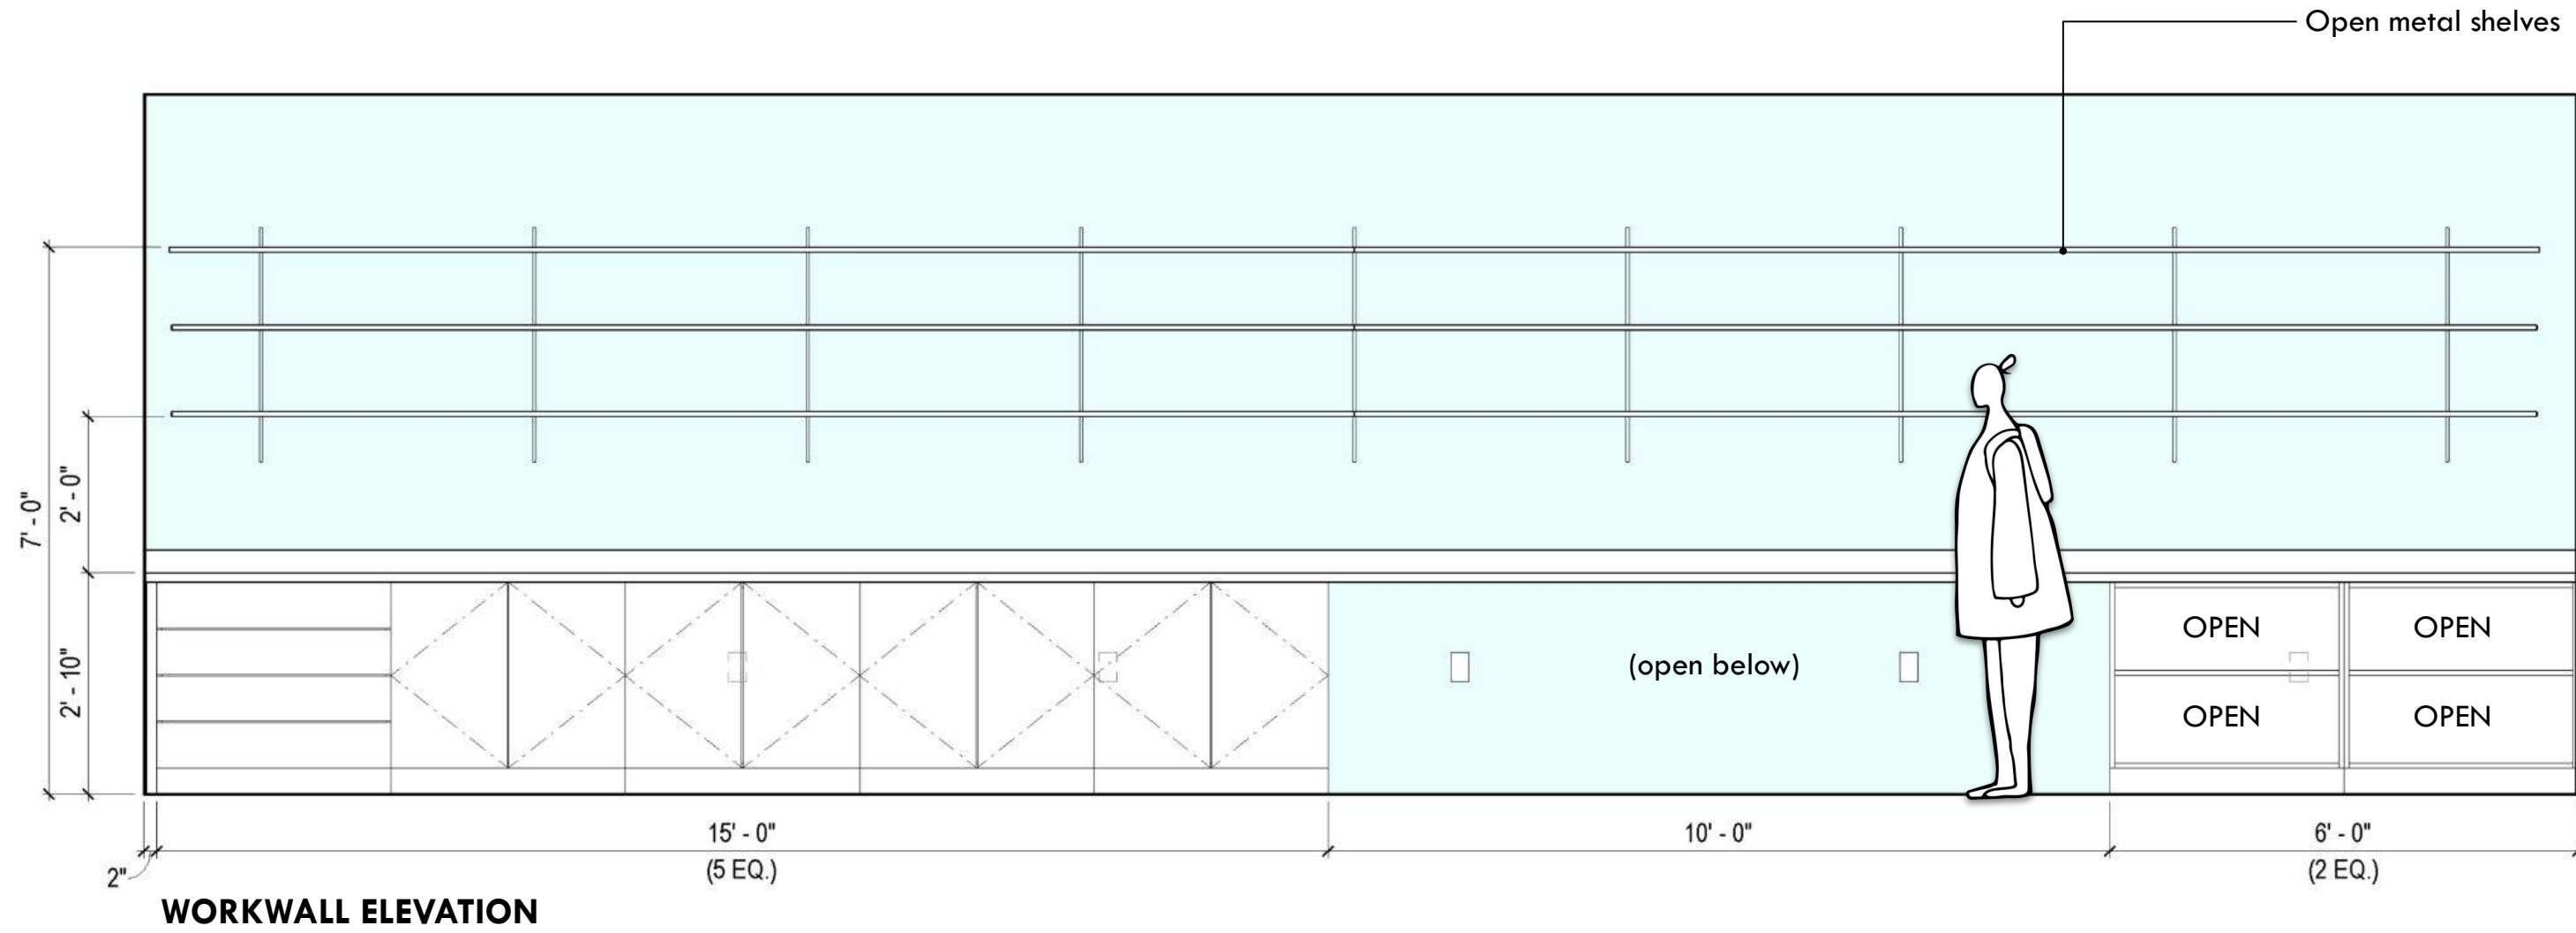

Task Lighting

Desk
70" w x 30" d

(Back panels removed for view only)

Typical New 6' x 8' Workstation

Shared Offices

Wall Paint

Plastic Laminate
Casework

Rubber flooring