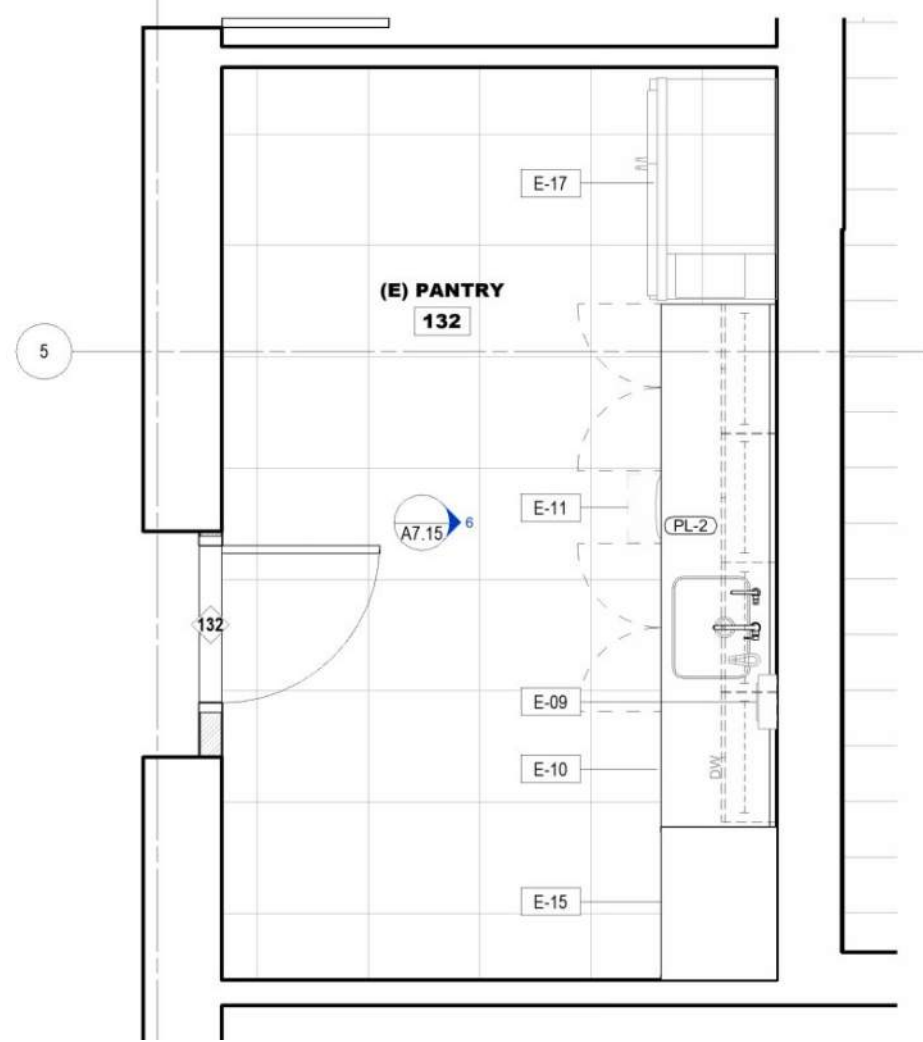

PANTRY PLAN