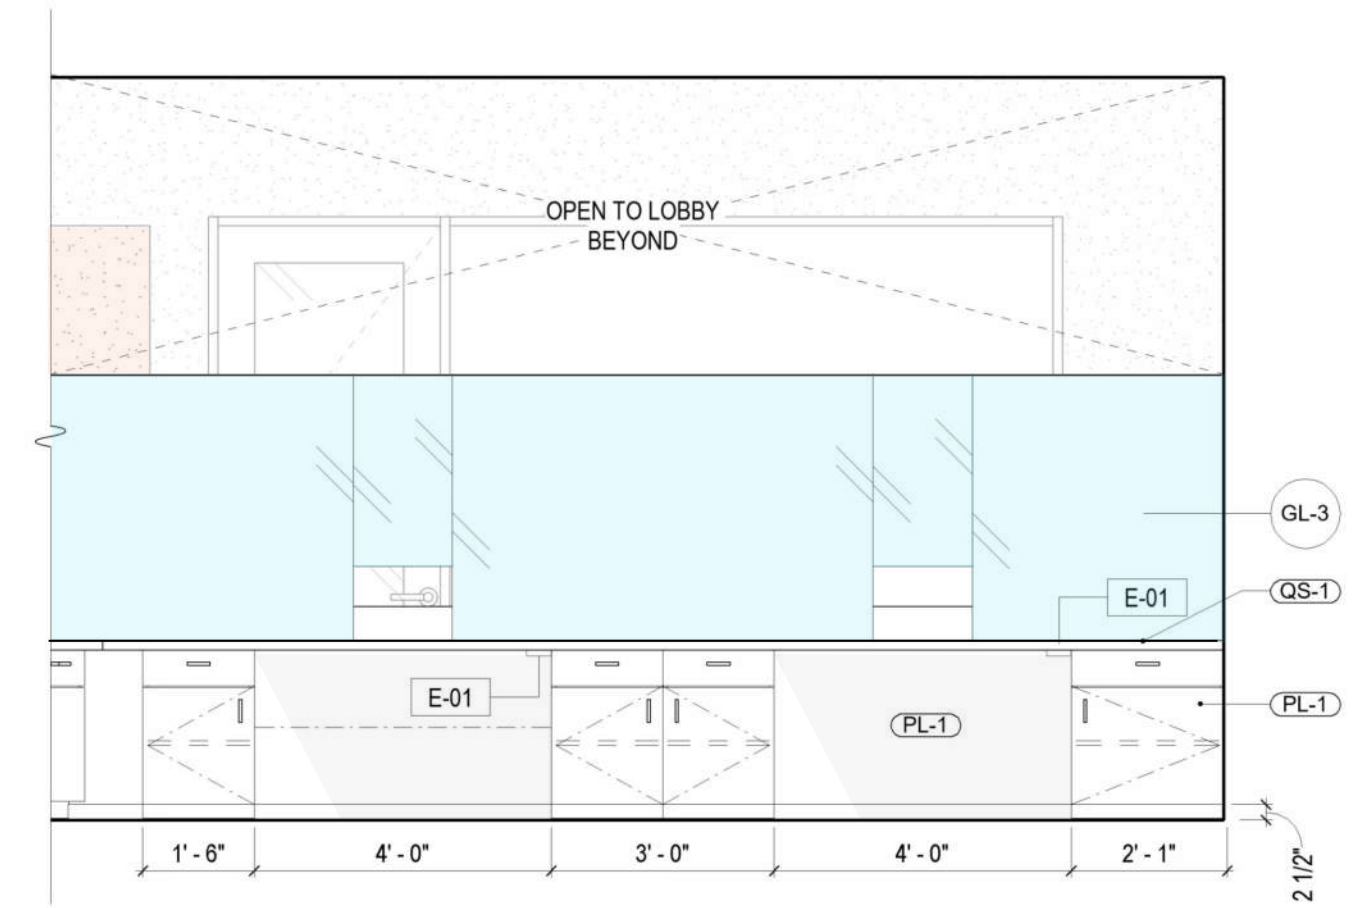

HSD Service Counter **Staff Side**

Client Side: Warm wood veneer front with metal base