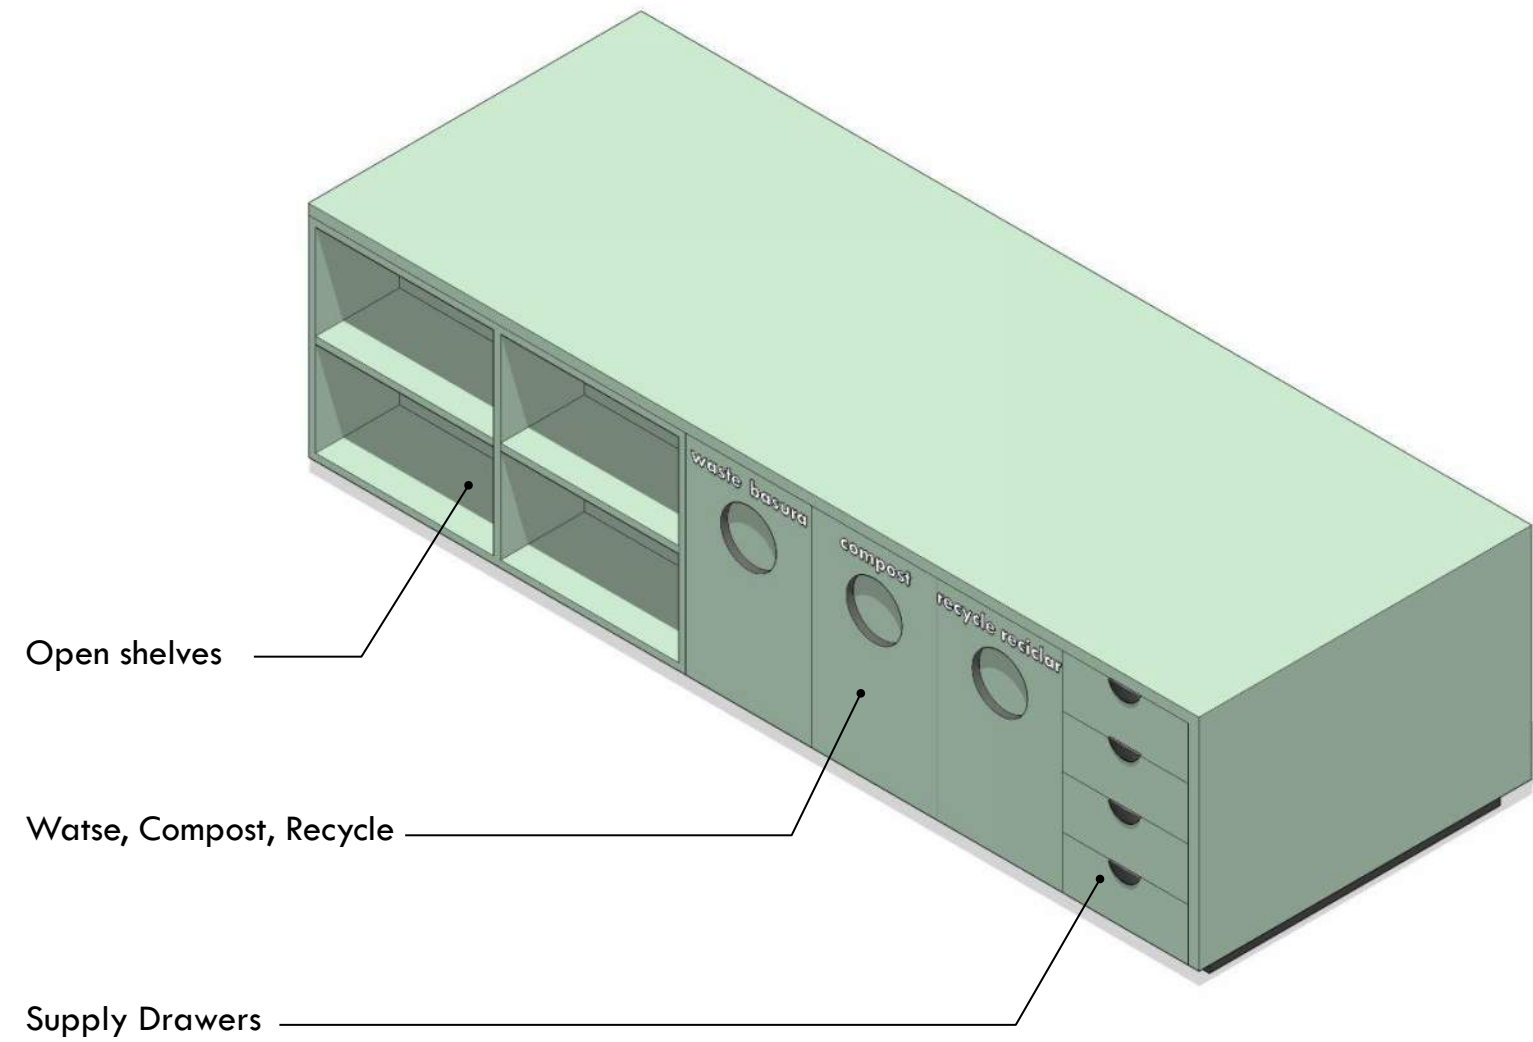

Material: Matte Plastic Laminate

Back View