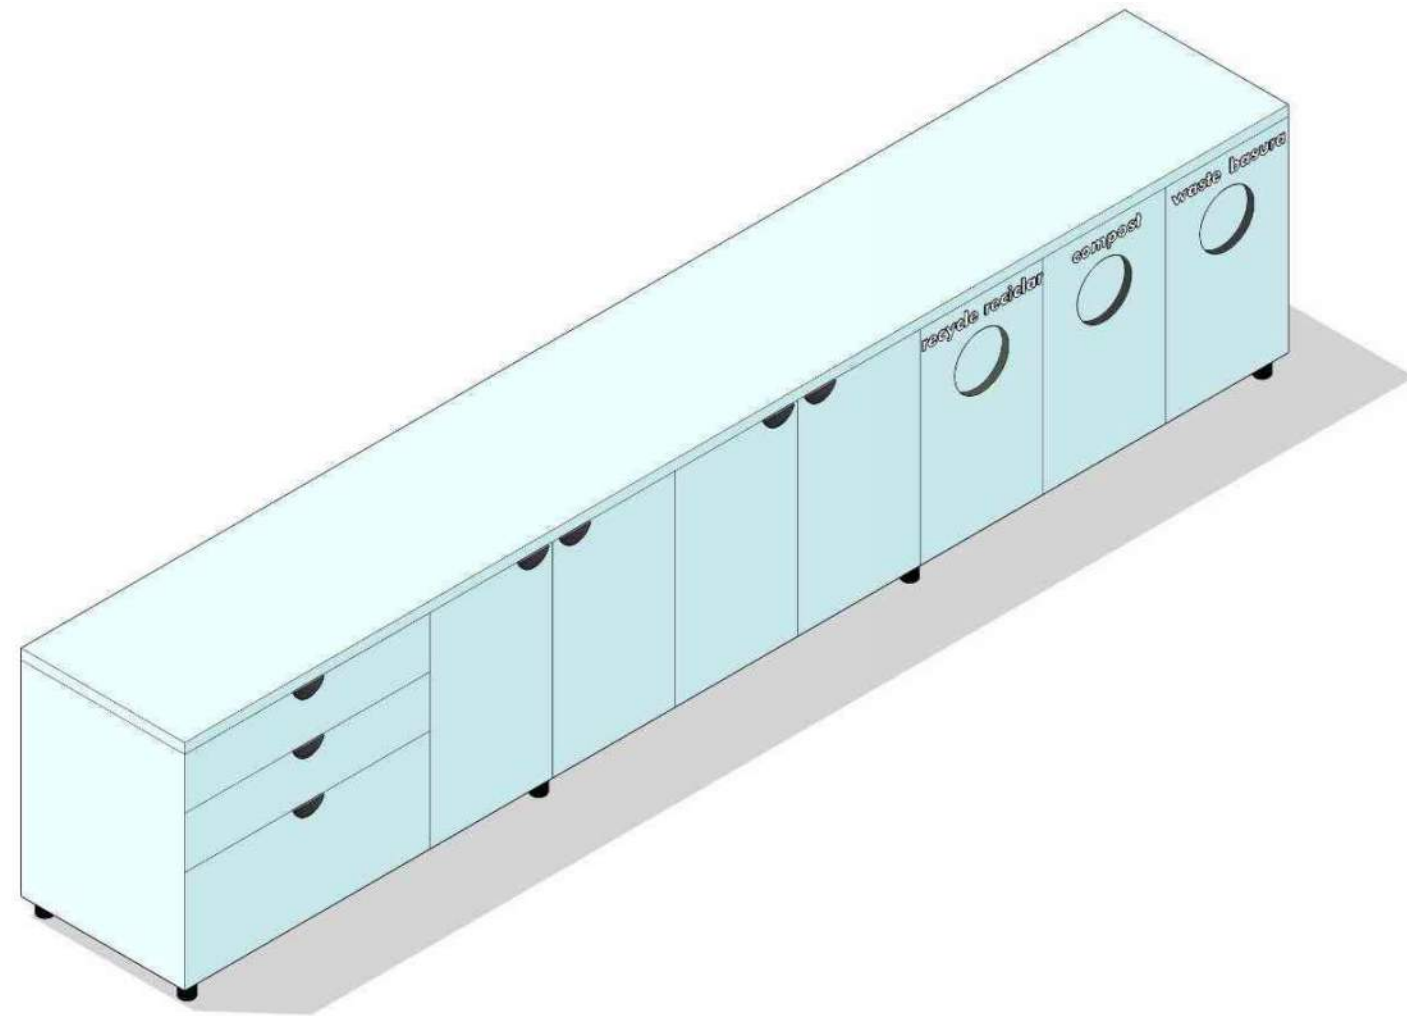

20 Seats with tables

Custom Furniture Credenza

Manf	Local furniture maker
Product	Custom
Material	Matte plastic laminate Abet Laminati 487 SEI
Base	Matte black metal