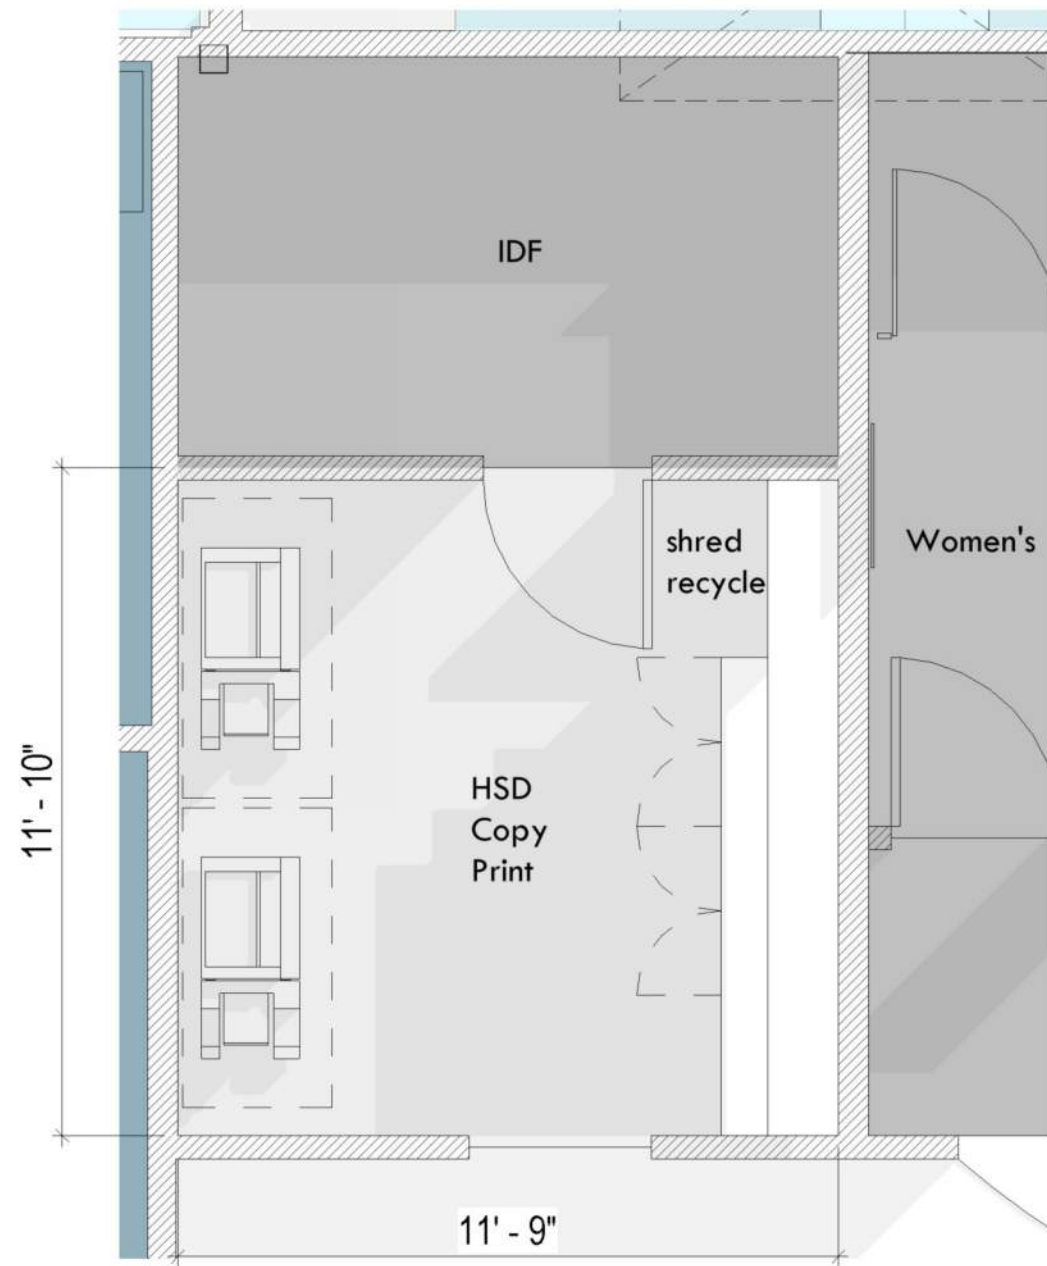

2nd Floor HSD Copy/Print

Wall Paint