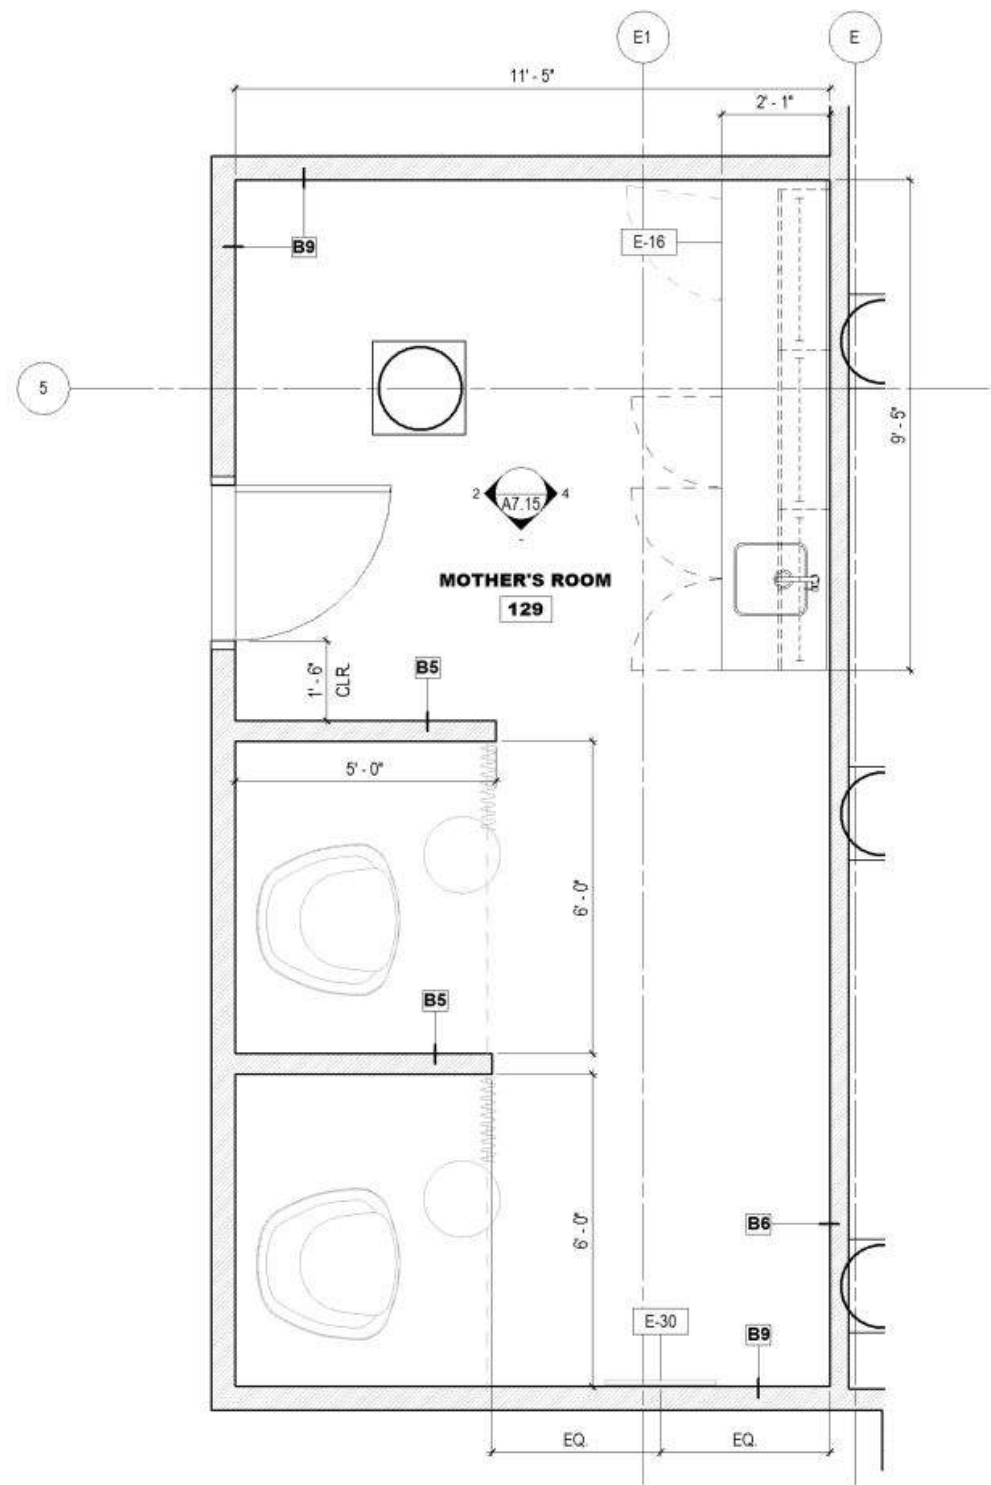

Mother's Room

MOTHERS ROOM ELEVATION - SOUTH