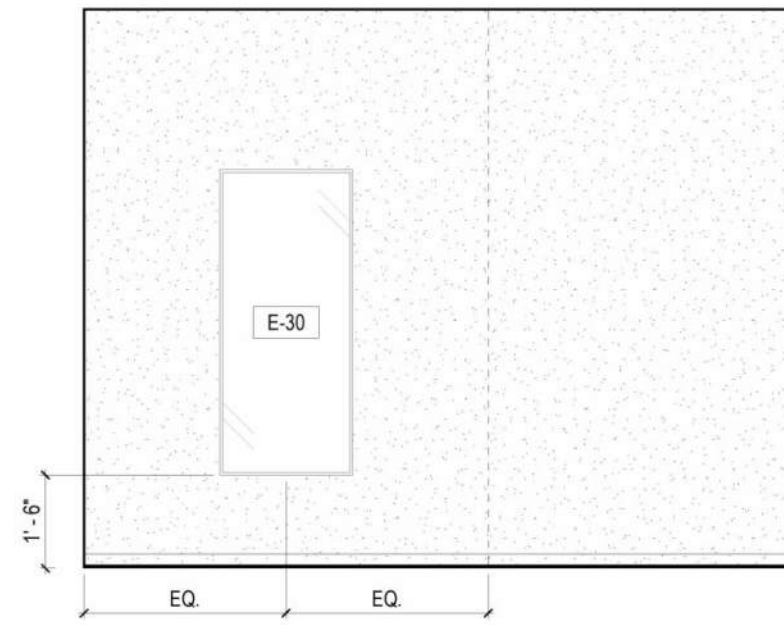

MOTHERS ROOM ELEVATION - WEST